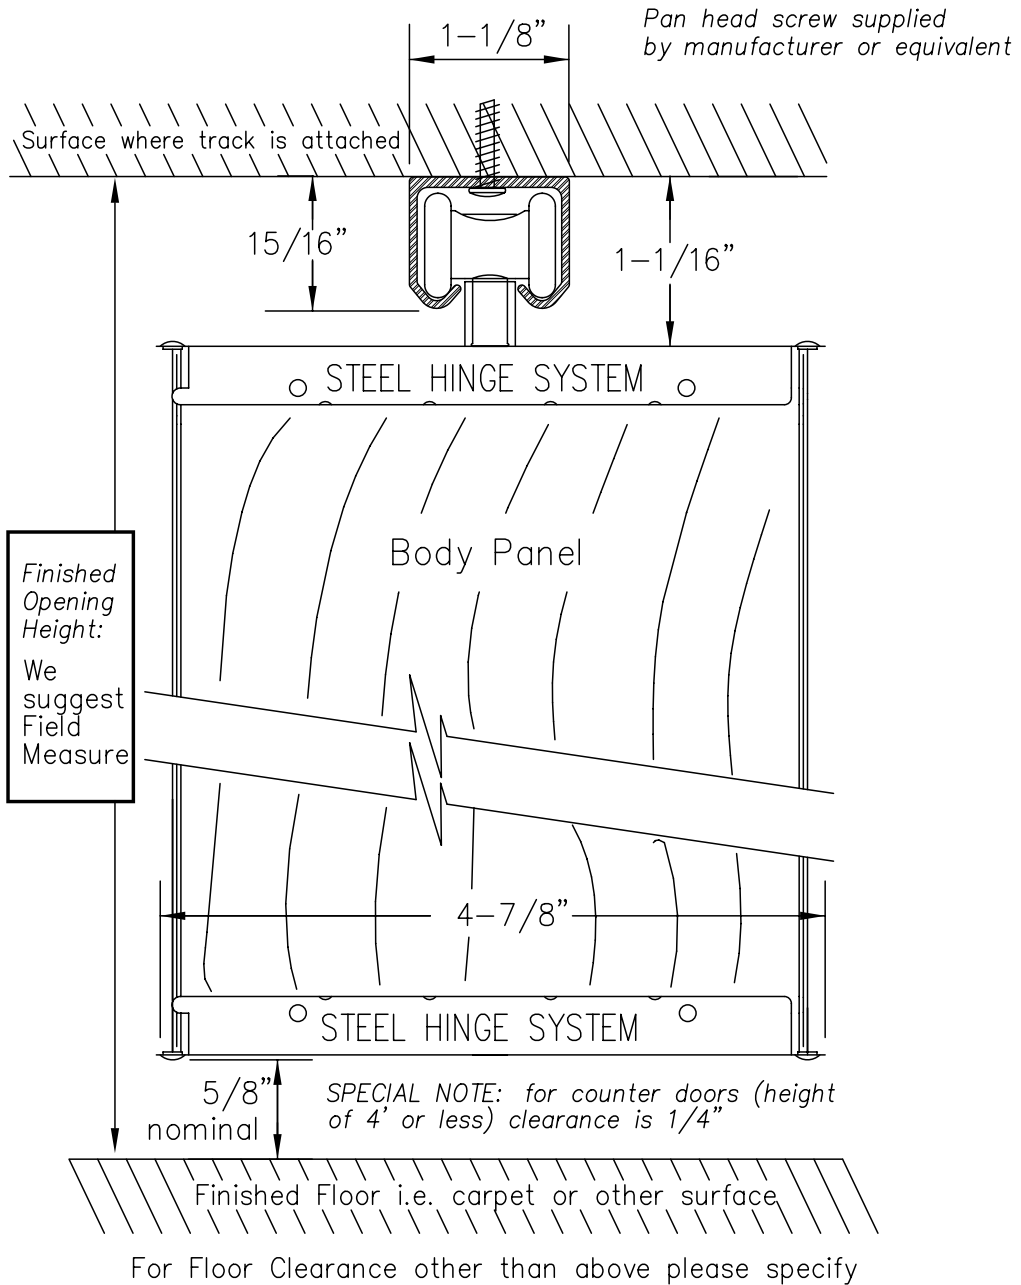

Surface Track

Woodfold Manufacturing, Inc.
 PO Box 346 Forest Grove OR 97116
<http://www.woodfold.com>

CAD SRTK-220

○ SURFACE TRACK — MODEL 220