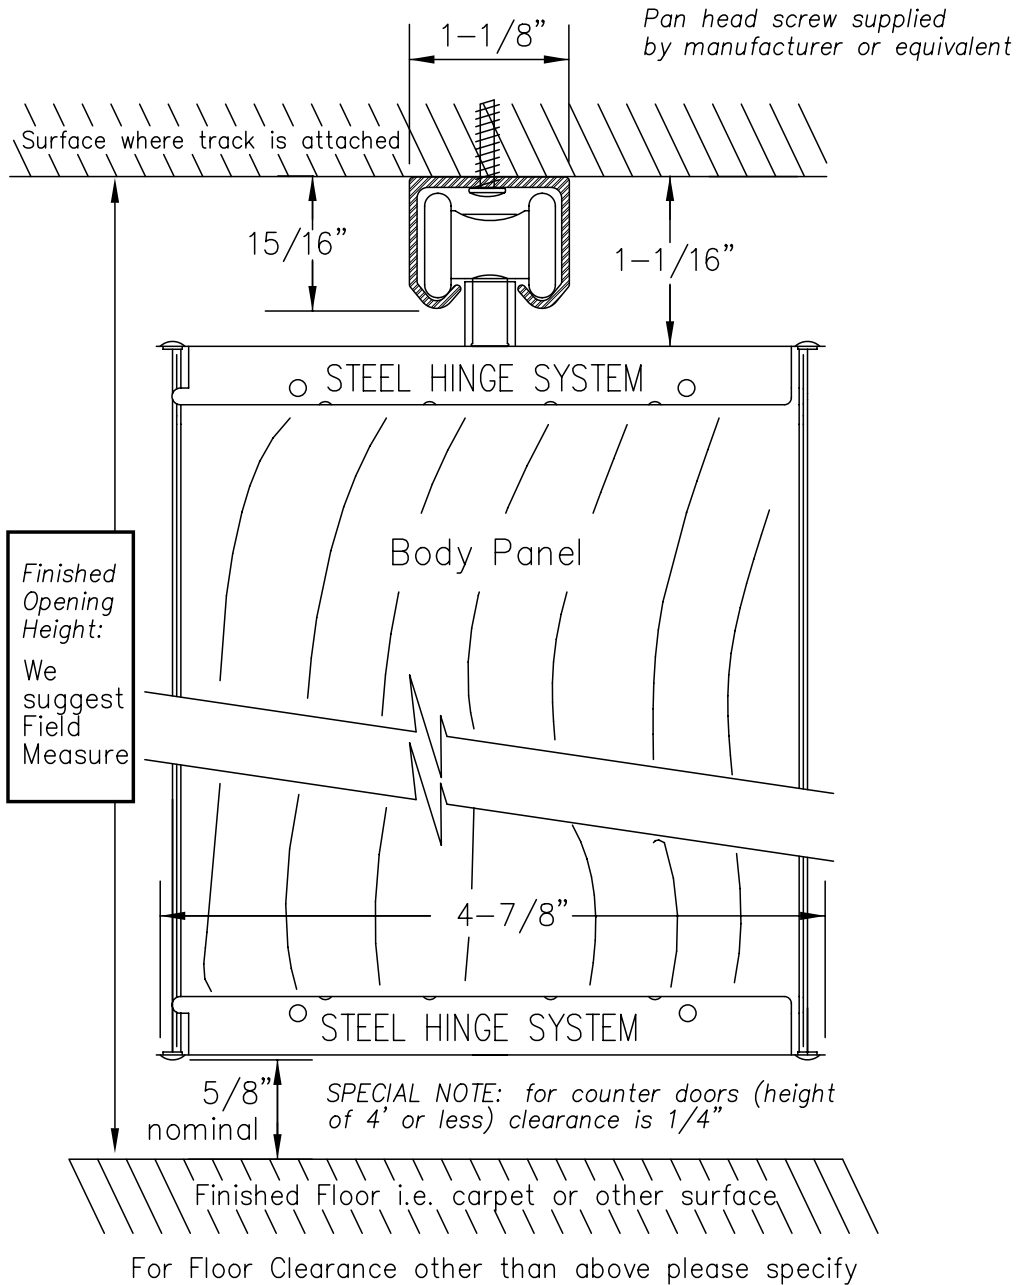

# Surface Track

Woodfold Manufacturing, Inc.  
 PO Box 346 Forest Grove OR 97116  
<http://www.woodfold.com>

CAD SRTK-140

○ SURFACE TRACK — MODEL 140