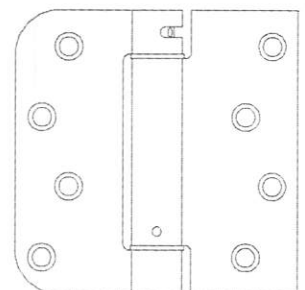

LB4340-400

LB4342-400

LB4350-400

LB4360-400

LB4361-400

LB4362-400

LB4376-400

LB4381-400

LB4382-400

C  **US**
LISTED
DOOR CLOSER BODY
R-4667 653M
GRADE 1

LB4300 Series
Hinges Have the UL Listing Mark
Stamped on each Hinge

PLEASE NOTE :
Always contact the factory if
you do not see the hinge that
matches your door or frame,
the factory has over 70 different
Lube Bearing LB4300 special
hinge types available.