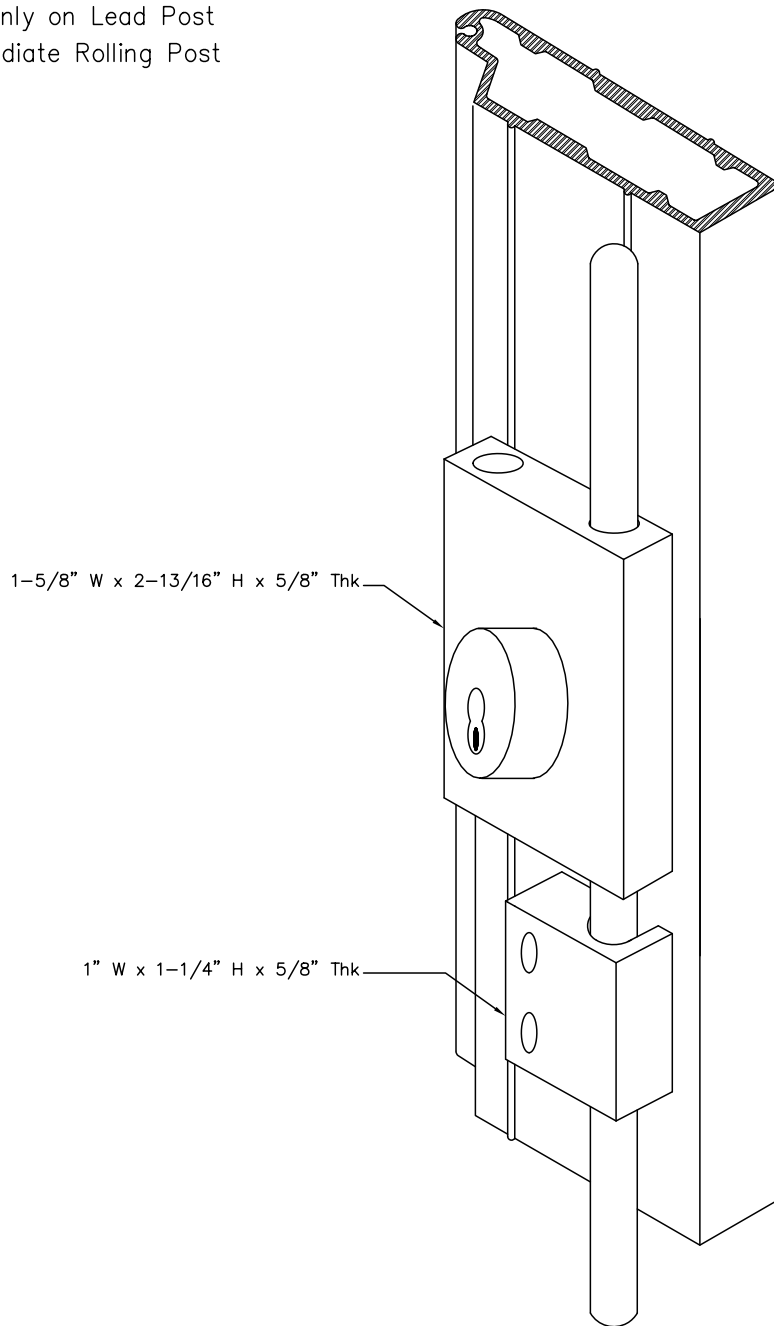

Single Cremone Bolt Keylock

Mounted only on Lead Post
or Intermediate Rolling Post

Woodfold Manufacturing, Inc.
PO Box 346 Forest Grove OR 97116
<http://www.woodfold.com>

CAD SCBK-240

SINGLE CREMONE BOLT KEYLOCK — MODEL 240