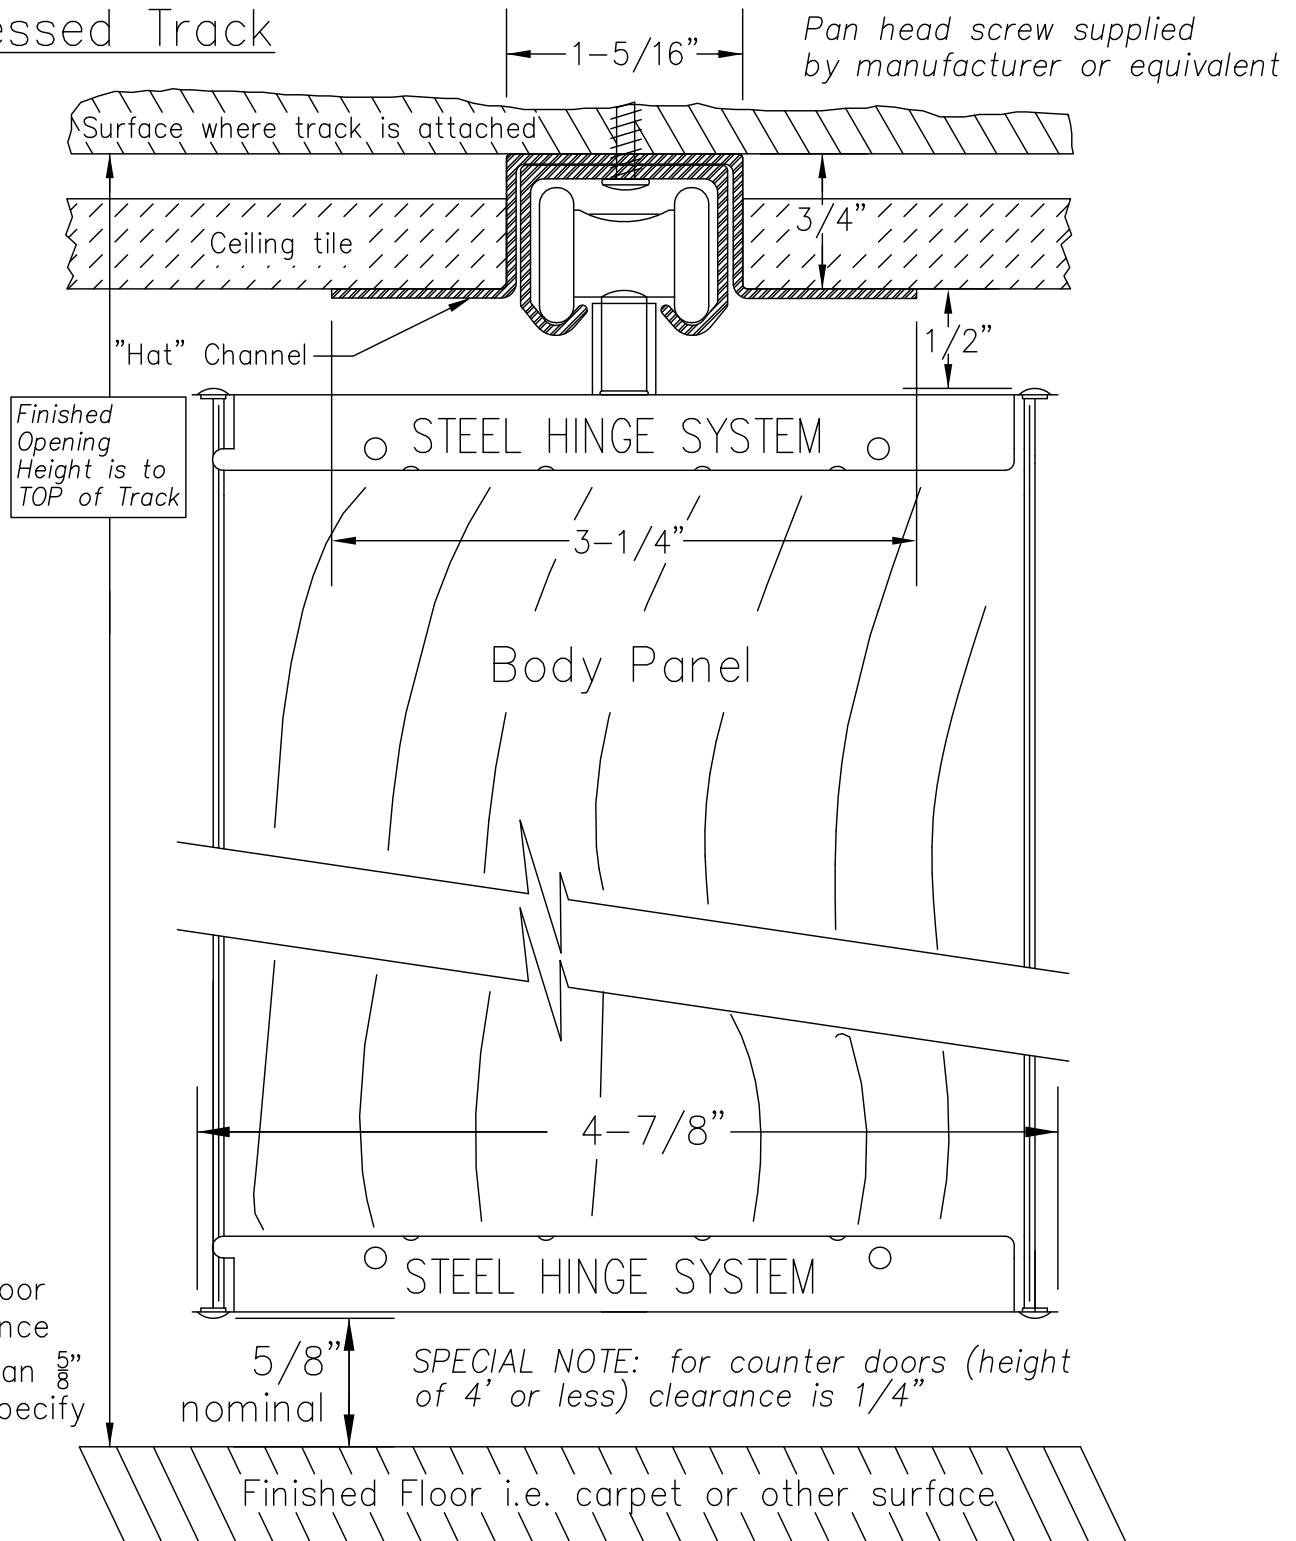

Recessed Track

Woodfold Manufacturing, Inc.
 PO Box 346 Forest Grove OR 97116
<http://www.woodfold.com>

CAD RETK-240

○ RECESSED TRACK — MODEL 240