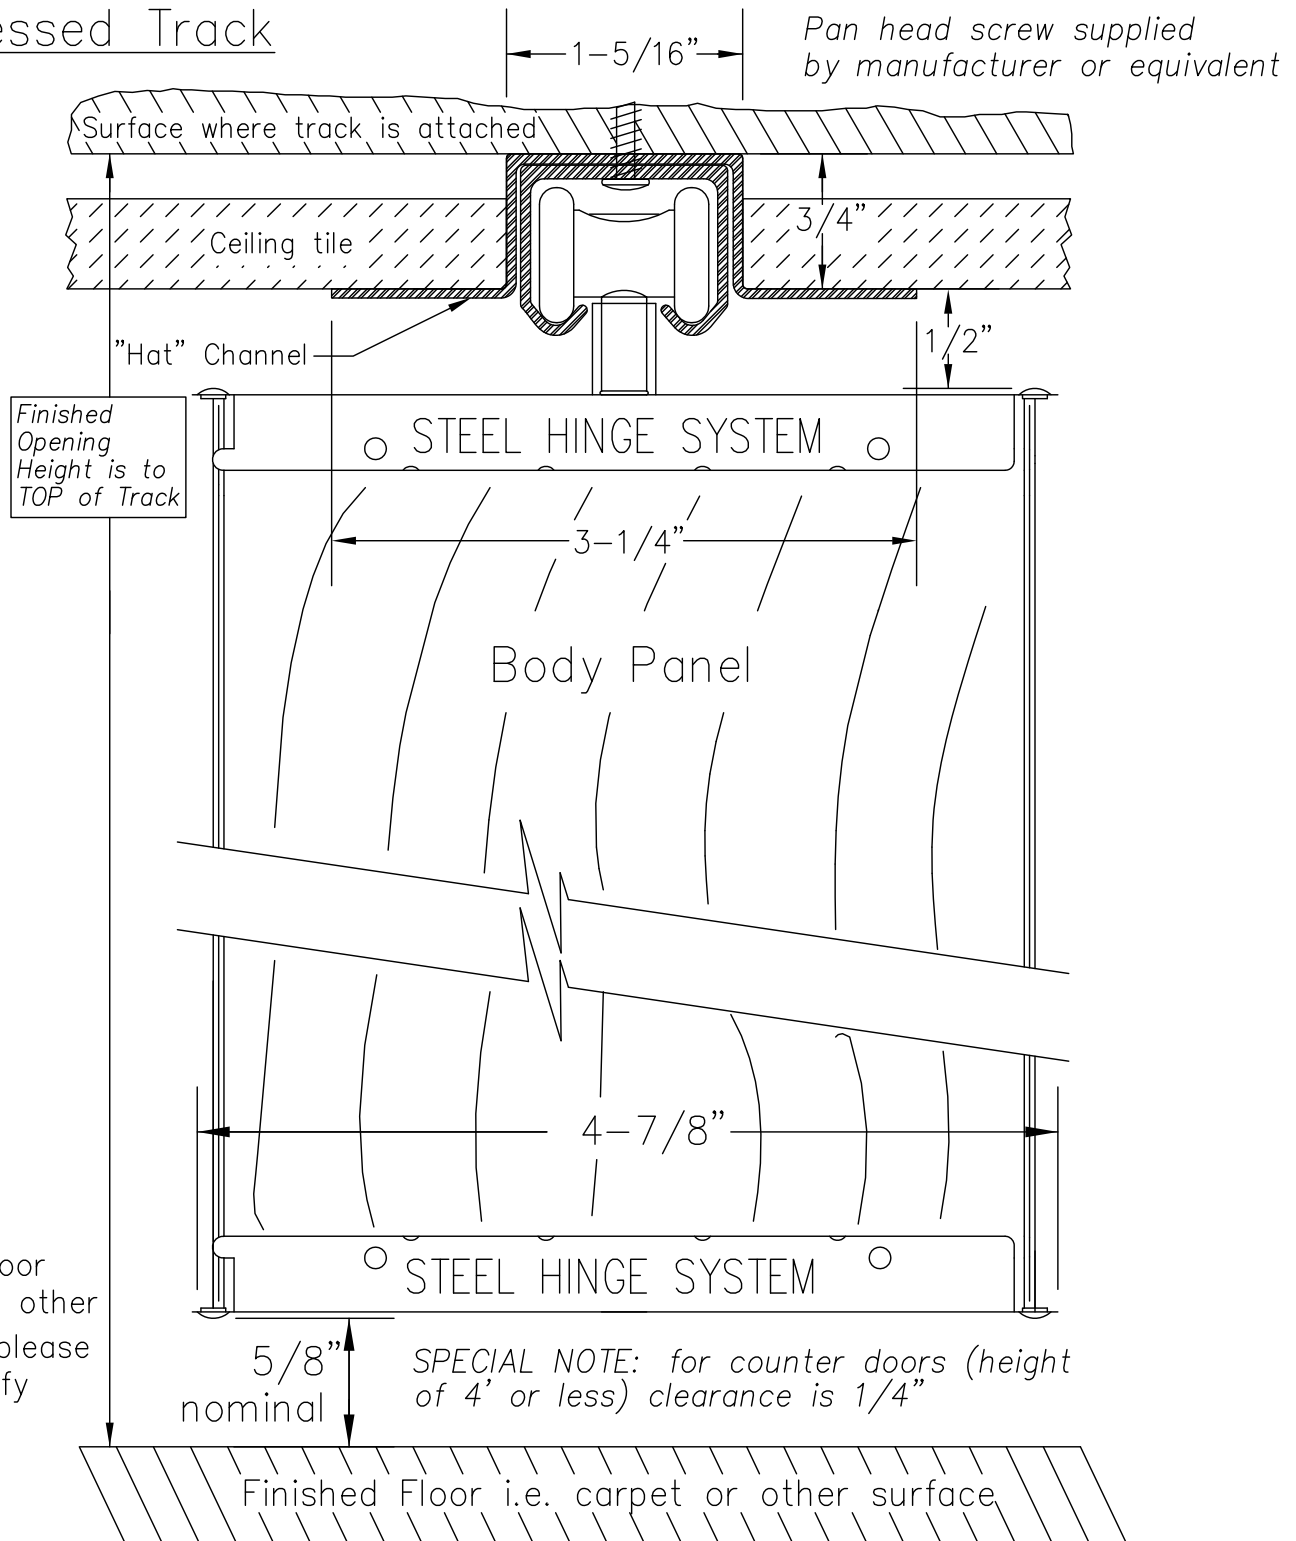

Recessed Track

Woodfold Manufacturing, Inc.
PO Box 346 Forest Grove OR 97116
<http://woodfold.com>

CAD RETK-220

○ RECESSED TRACK — MODEL 220