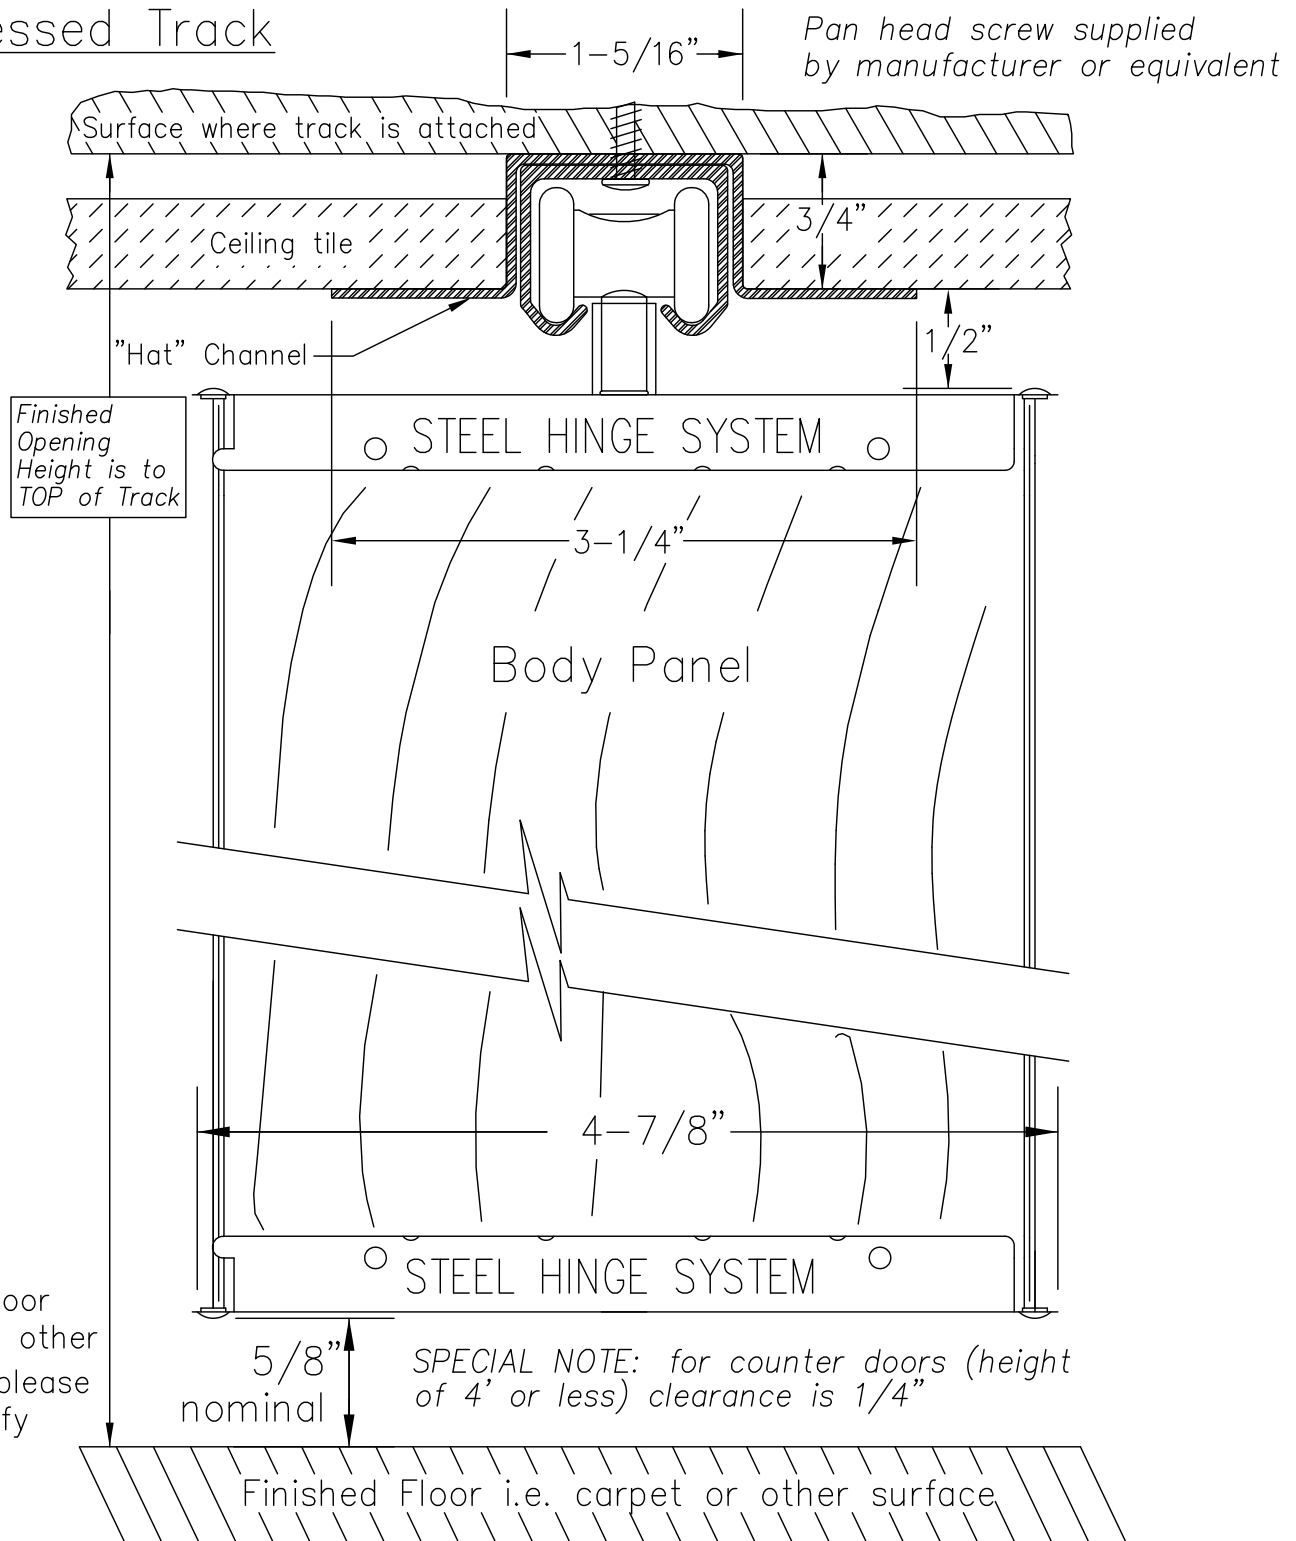

Recessed Track

Woodfold Manufacturing, Inc.
PO Box 346 Forest Grove OR 97116
<http://www.woodfold.com>

CAD RETK-140

○ RECESSED TRACK — MODEL 140