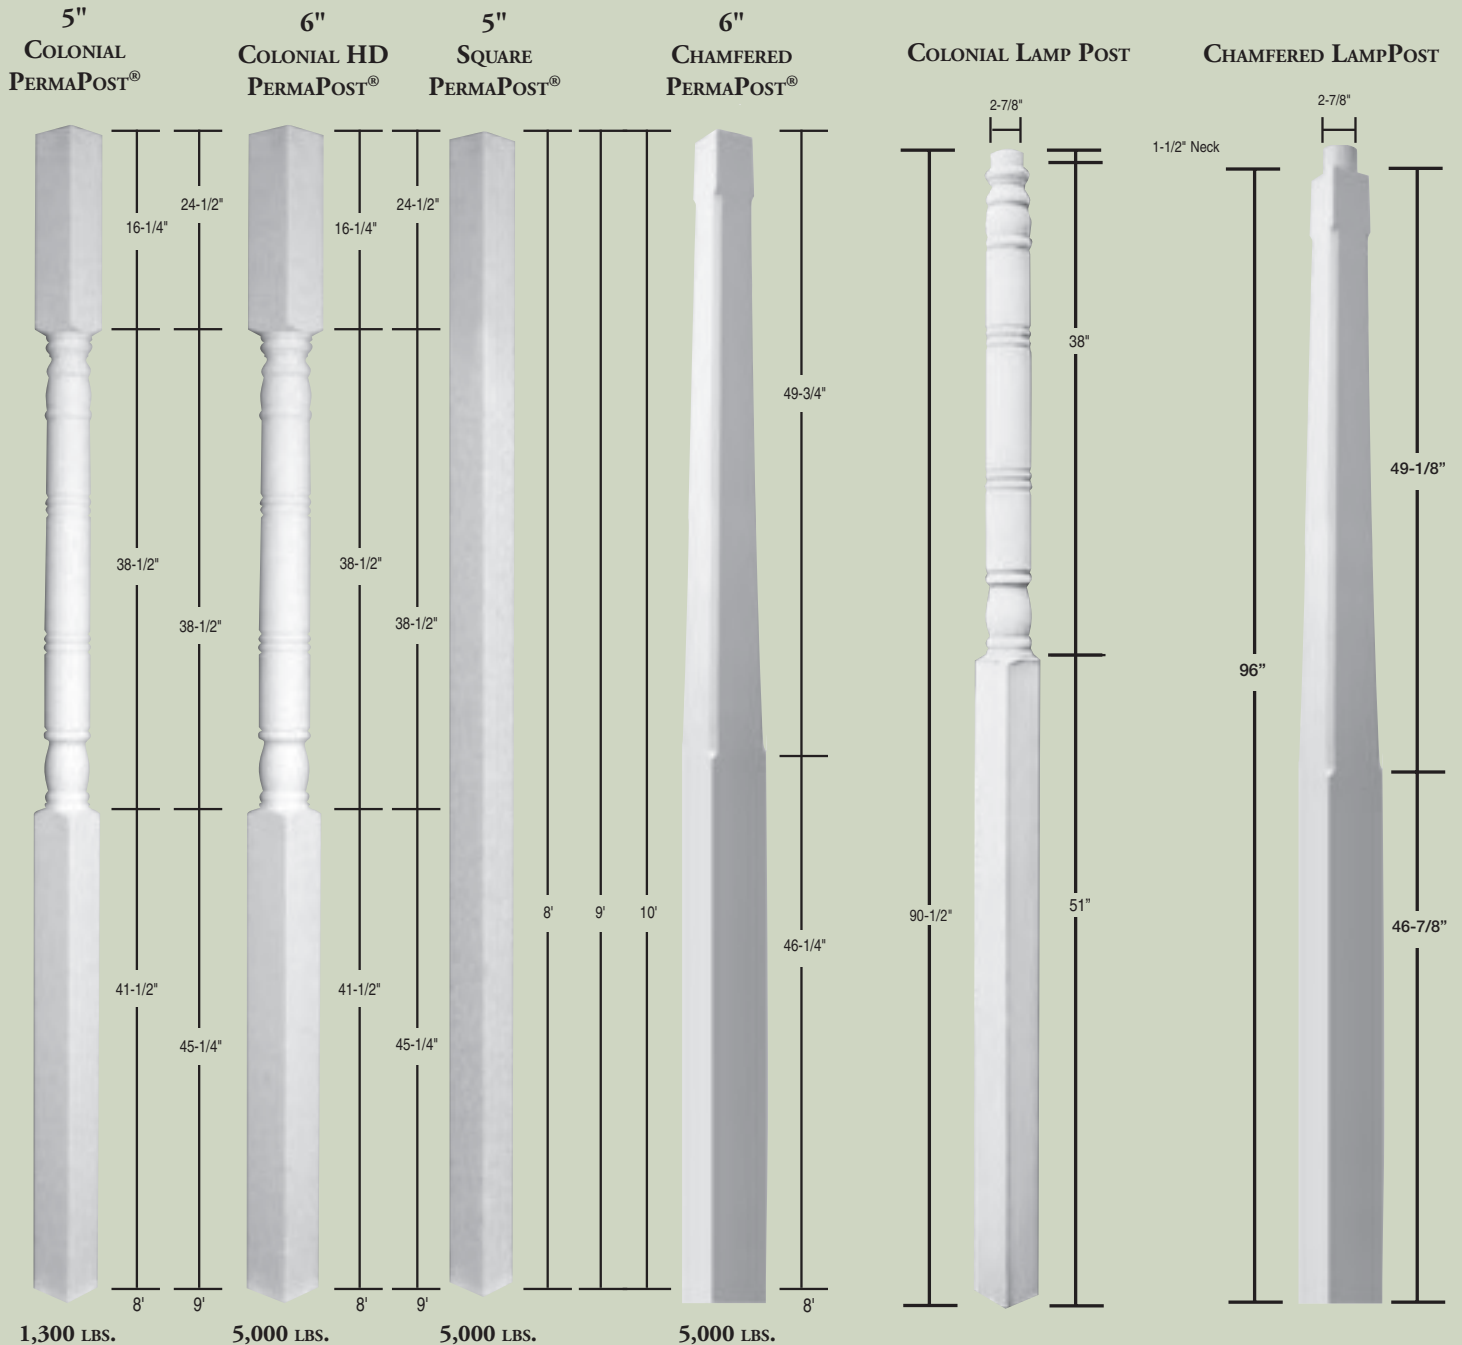

The PermaPost® is made from a super low maintenance polyethylene and is finished white. For a warm and inviting decorative look for your

front porch, choose from either the 5" or 6" Colonial post, the 5" square post, or the new 6" Chamfered post.

PermaPosts®

Perma Lamp Posts

The Perma Lamp Post is an attractive way to light a drive or garden area. The pipe in the center is designed to allow a wire to be easily installed. The 2⁷/₈" pipe fits most outdoor lamp fixtures.