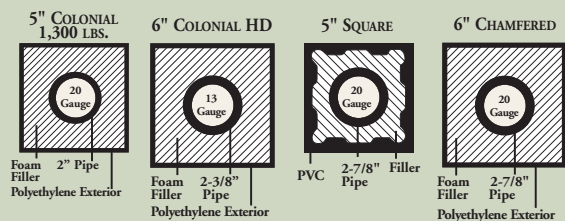

The PermaPost® is made from a super low maintenance polyethylene and is finished white. For a warm and inviting decorative look for your

front porch, choose from either the 5" or 6" Colonial post, the 5" square post, or the new 6" Chamfered post.

PermaPosts®

Perma Lamp Posts

The Perma Lamp Post is an attractive way to light a drive or garden area. The pipe in the center is designed to allow a wire to be easily installed. The 2⁷/₈" pipe fits most outdoor lamp fixtures.