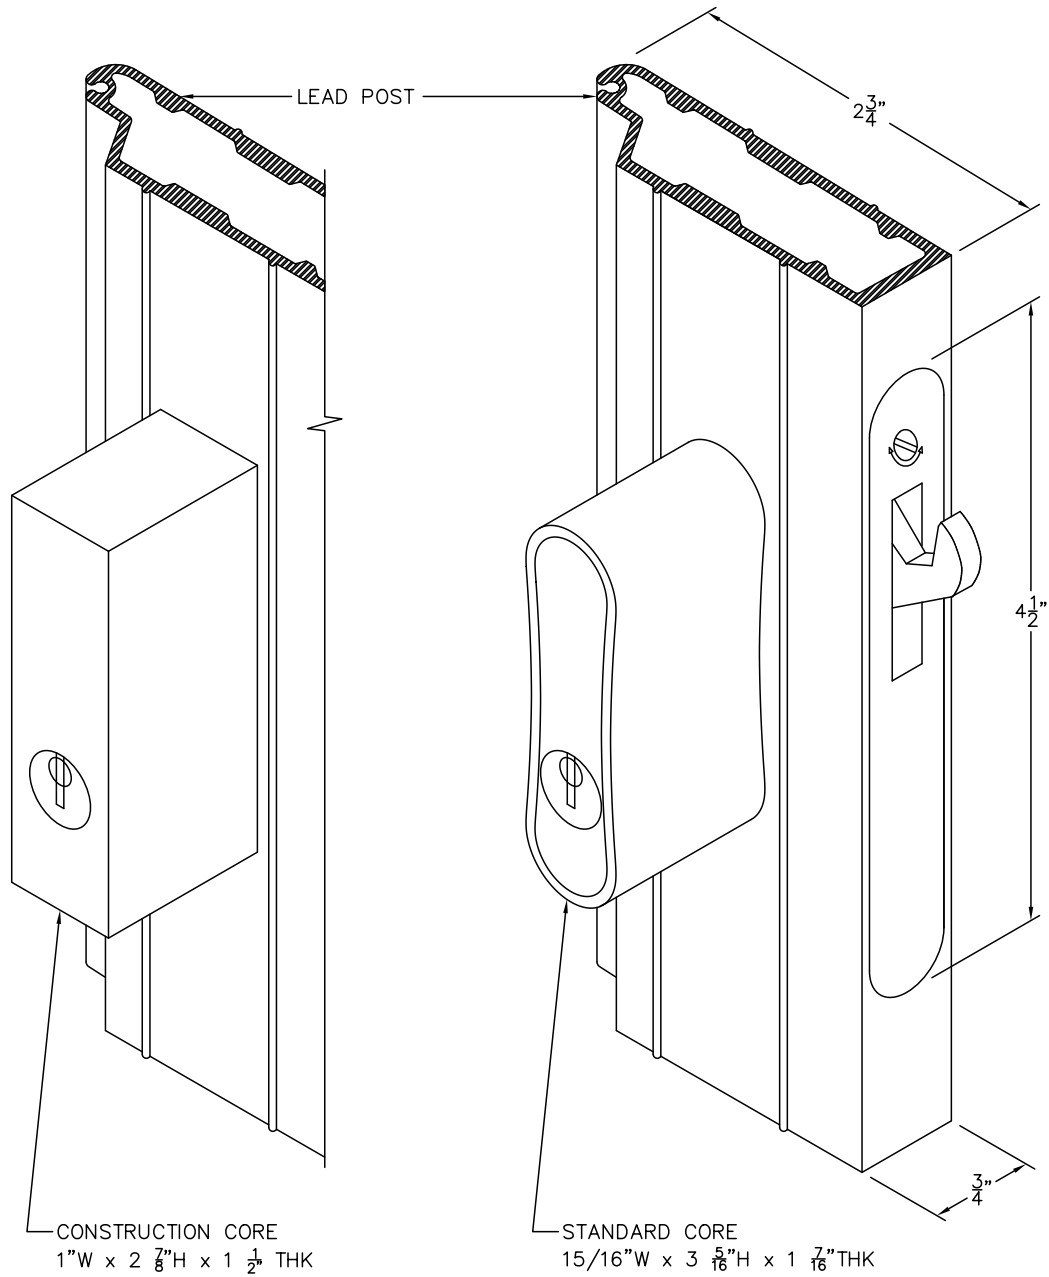

Keylock

Woodfold Manufacturing, Inc.
PO Box 346 Forest Grove OR 97116
<http://www.woodfold.com>

CAD KL-240

KEYLOCK — MODEL 240