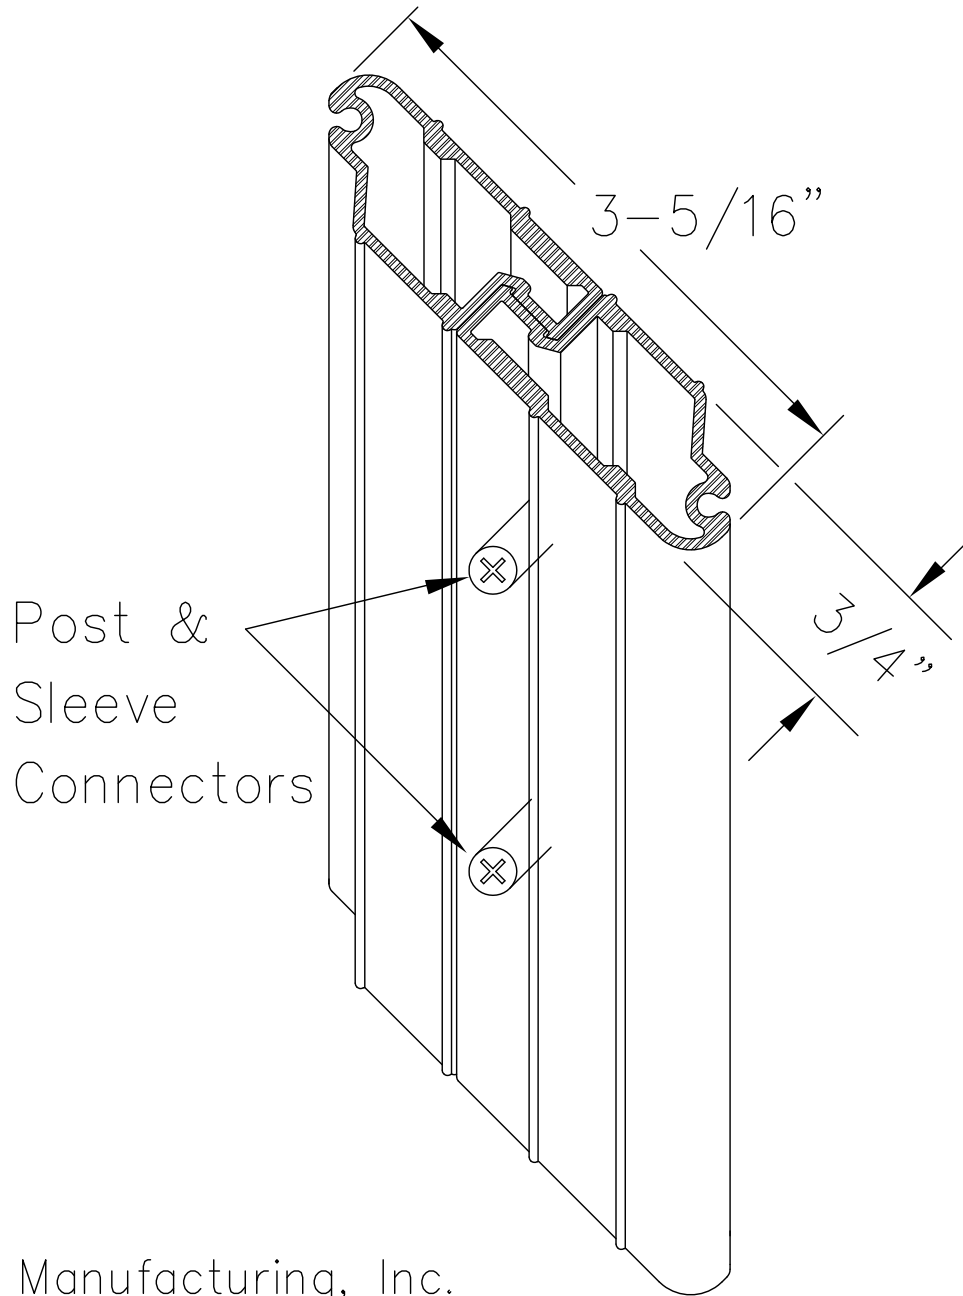

Intermediate Rolling Post

Woodfold Manufacturing, Inc.
PO Box 346 Forest Grove OR 97116
<http://www.woodfold.com>

CAD IRP-240

○ INTERMEDIATE ROLLING POST – MODEL 240