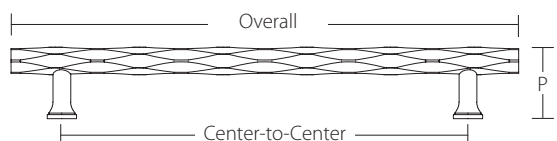

TRIBECA CABINET APPLIANCE PULL

Optional Mounting	Product Code	C-to-C	Overall	Width	Projection(P)	List Price	Back-to-Back List Price
CS/BTB/GBTB	87005	12"	15"	3/4"	2 1/8"	$218	$436
CS/BTB/GBTB	87006	18"	21"	3/4"	2 1/8"	$318	$636