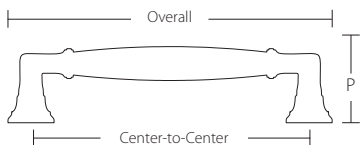

WESTWOOD PULL

Product Code	C-to-C	Overall	Projection(P)	List Price
86475	3 1/2"	4 1/4"	1 1/8"	$19
86476	4"	4 5/8"	1 1/8"	$22
86477	6"	6 5/8"	1 1/8"	$25
86478	8"	8 5/8"	1 1/4"	$30

Also available in Cabinet Appliance Pulls:

86912	12"	13"	2 1/8"	$218
86913	18"	19"	2 1/8"	$318