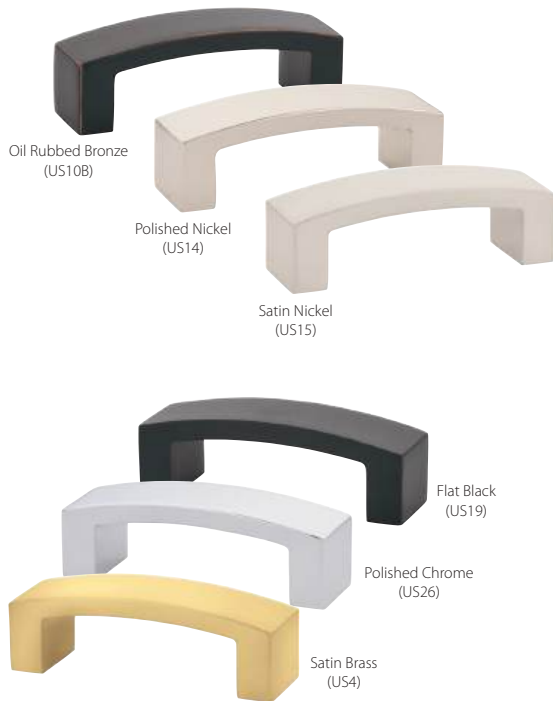

BAUHAUS PULL

Product Code	C-to-C	Overall	Projection(P)	List Price
86324	3"	3 3/8"	1 1/8"	$22
86325	4"	4 3/8"	1 1/8"	$25

Also available in Cabinet Appliance Pulls:

86345	12"	12 5/8"	1 7/8"	$218
86346	18"	18 5/8"	1 7/8"	$318

Finish