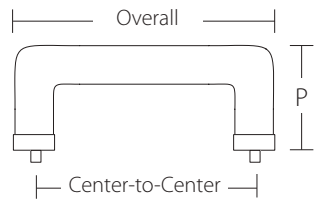

MODERN GLASS T-KNOB

Product Code	Dimension(D)	Projection(P)	List Price
86723	2 1/8"	1 3/4"	$37

Base Finish

MODERN GLASS BAR PULL

Product Code	C-to-C	Overall	Projection(P)	List Price
86724	4"	6"	1 3/4"	$94

MODERN GLASS PULL

Product Code	C-to-C	Overall	Projection(P)	List Price
86725	4"	4 3/4"	1 7/8"	$94