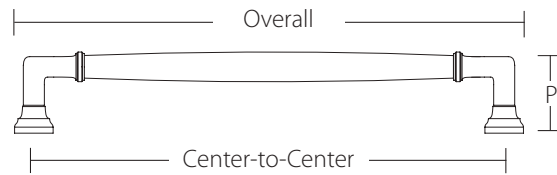

WESTWOOD CABINET APPLIANCE PULL

Optional Mounting	Product Code	C-to-C	Overall	Width	Projection(P)	List Price	Back-to-Back List Price
CS/BTB/GBTB	86912	12"	13"	3/4"	2 1/8"	$218	$436
CS/BTB/GBTB	86913	18"	19"	3/4"	2 1/8"	$318	$636