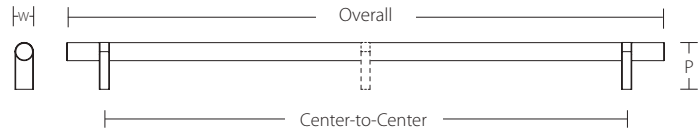

# SELECT BAR CABINET APPLIANCE PULL

SELECT BAR CABINET APPLIANCE PULL										Stem	Pull
Optional Mounting	Product Code	C-to-C	Overall	Width(W)	Projection(P)	Stem	List Price	Back-to-Back List Price			
CS/BTB/GBTB	84170	12"	15 1/8"	7/8"	2 1/8"	2	\$230	\$460	 <p><b>RECTANGULAR BAR (RCB)</b></p>  <p><b>TRANSITIONAL BAR (TRB)</b></p>	 <p><b>KNURLED (KN)</b></p>  <p><b>SMOOTH (SM)</b></p>	
CS/BTB/GBTB	84171	18"	21 1/8"	7/8"	2 1/8"	2	\$334	\$668			
CS/BTB/GBTB	84172	24"	27 1/8"	7/8"	2 1/8"	3	\$369	\$738			
CS/BTB/GBTB	84173	36"	39 1/8"	7/8"	2 1/8"	3	\$406	\$812			
CS/BTB/GBTB	84174	54"	57 1/8"	7/8"	2 1/8"	4	\$523	\$1046			