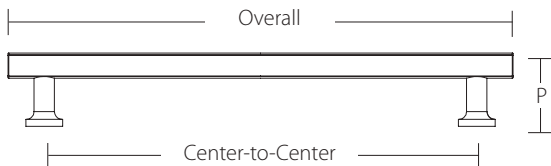

FREESTONE CABINET APPLIANCE PULL

Optional Mounting	Product Code	C-to-C	Overall	Width	Projection(P)	List Price	Back-to-Back List Price
CS/BTB/GBTB	87001	12"	14"	5/8"	2"	$218	$436
CS/BTB/GBTB	87002	18"	20"	5/8"	2"	$318	$636