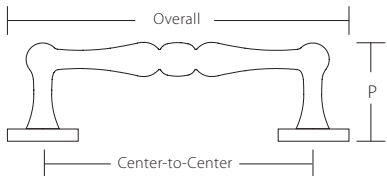

Oil Rubbed Bronze (10B)

Polished Chrome (26)

Polished Nickel (PN)

Satin Brass (SB)