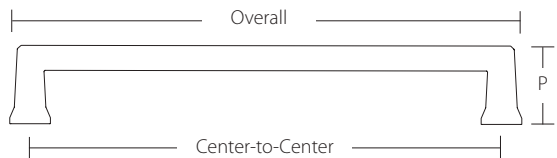

ALEXANDER CABINET APPLIANCE PULL

Optional Mounting	Product Code	C-to-C	Overall	Width	Projection(P)	List Price	Back-to-Back List Price
CS/BTB/GBTB	86442	12"	13"	1/2"	2"	$218	$436
CS/BTB/GBTB	86443	18"	19"	1/2"	2"	$318	$636