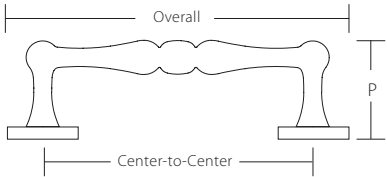

ATHERTON PULL WITH KNURLED FOOTPLATES

Product Code	C-to-C	Overall	Projection(P)	List Price
576-	4"	5 1/2"	1 1/4"	$104
577-	8"	9 1/4"	1 1/2"	$160

Also available in Cabinet Appliance Pull:

578-	15"	16 1/2"	2"	$306

Oil Rubbed Bronze (10B)

Polished Chrome (26)

Polished Nickel (PN)

Satin Brass (SB)

ATHERTON PULL WITH PLAIN FOOTPLATES

Product Code	C-to-C	Overall	Projection(P)	List Price
579-	4"	5 1/2"	1 1/4"	$95
580-	8"	9 1/4"	1 1/2"	$147

Also available in Cabinet Appliance Pull:

581-	15"	16 1/2"	2"	$288