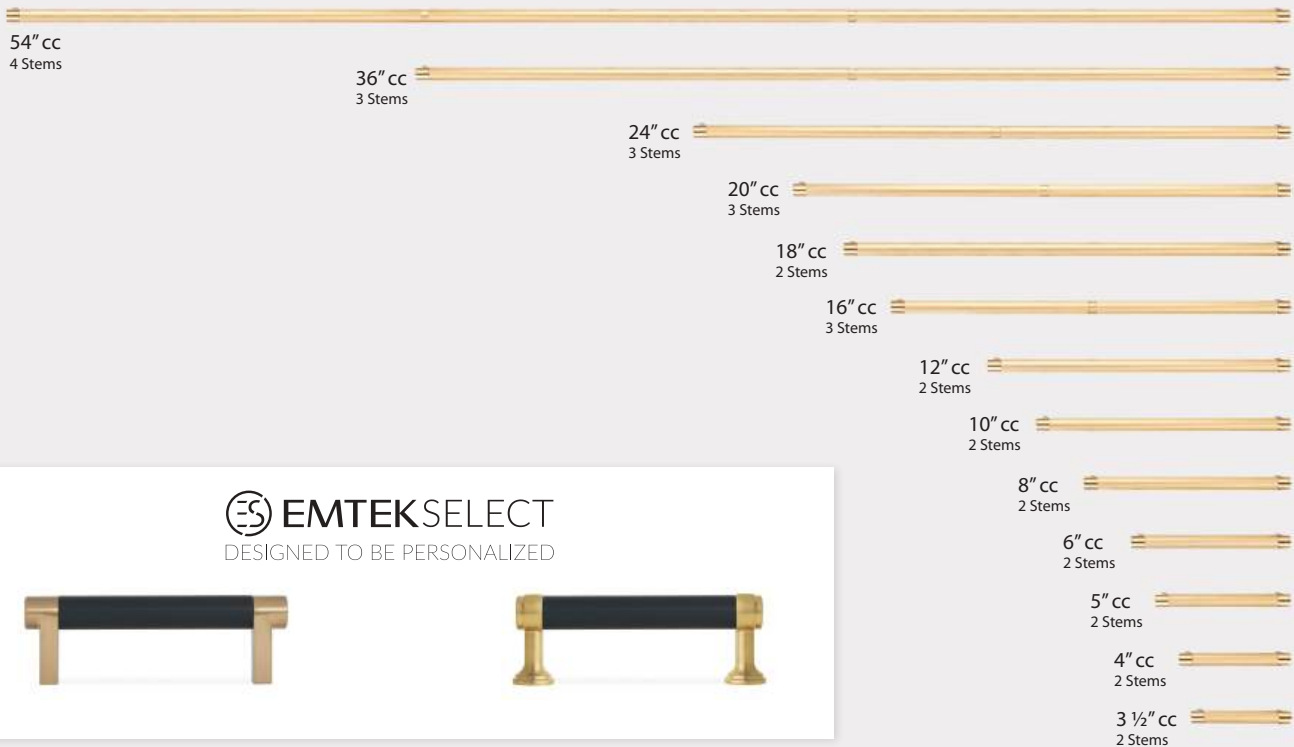

SELECT CABINET PULL

SELECT CABINET PULL

Product Code	C-To-C	Overall	Width(W)	Projection(P)	Stem	List Price
84052	3 1/2"	4 1/4"	1/2"	1 3/8"	2	$30
84053	4"	4 3/4"	1/2"	1 3/8"	2	$31
84054	5"	5 3/4"	1/2"	1 3/8"	2	$34
84055	6"	6 3/4"	1/2"	1 3/8"	2	$38
84056	8"	8 3/4"	1/2"	1 3/8"	2	$42
84057	10"	10 3/4"	1/2"	1 3/8"	2	$52
84058	12"	12 3/4"	1/2"	1 3/8"	2	$55
84059	16"	16 3/4"	1/2"	1 3/8"	3	$69
84062	18"	18 3/4"	1/2"	1 3/8"	2	$74
84060	20"	20 3/4"	1/2"	1 3/8"	3	$82
84061	24"	24 3/4"	1/2"	1 3/8"	3	$95
84063	36"	36 3/4"	1/2"	1 3/8"	3	$133
84064	54"	54 3/4"	1/2"	1 3/8"	4	$199

Stem	Pull
RECTANGULAR (REC)	KNURLED (KN)
TRANSITIONAL (TRA)	SMOOTH (SM)