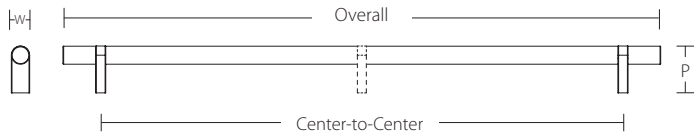

SELECT BAR CABINET APPLIANCE PULL										Stem	Pull
Optional Mounting	Product Code	C-to-C	Overall	Width(W)	Projection(P)	Stem	List Price	Back-to-Back List Price			
CS/BTB/GBTB	84170	12"	15 1/8"	7/8"	2 1/8"	2	$230	$460	RECTANGULAR BAR (RCB) TRANSITIONAL BAR (TRB)	KNURLED (KN) SMOOTH (SM)	
CS/BTB/GBTB	84171	18"	21 1/8"	7/8"	2 1/8"	2	$334	$668			
CS/BTB/GBTB	84172	24"	27 1/8"	7/8"	2 1/8"	3	$369	$738			
CS/BTB/GBTB	84173	36"	39 1/8"	7/8"	2 1/8"	3	$406	$812			
CS/BTB/GBTB	84174	54"	57 1/8"	7/8"	2 1/8"	4	$523	$1046