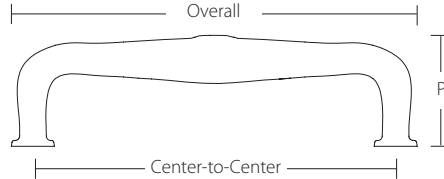

RIBBON & REED GLASS SHOWER DOOR PULL		Optional Mounting	Product Code	C-to-C	Overall	Projection(P)	List Price	Back-to-Back List Price	Finish
	CS/BTB/GBTB	86080	8"	8 3/8"	2 3/8"	$155	$310		Polished Brass - Lifetime (US3) French Antique (US7) Oil Rubbed Bronze (US10B)
									Satin Nickel (US15) Pewter (US15A) Polished Chrome (US26)
									Unlacquered Brass (US3NL) finish available for a $10 List Price upcharge per Door/Cabinet Appliance Pull and Back-to-Back pulls are available for a $20 List Price upcharge per pair.