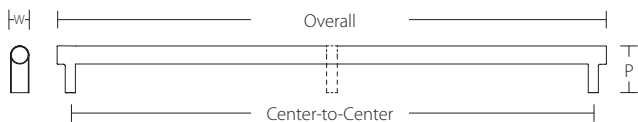

FINISH OPTIONS FOR STEM AND PULL

STEM AND PULL WILL BE PERMANENTLY AFFIXED.

To order:

84052 . RECUS4 . KNUS19

Product Code
(Center-to-Center)

+

Stem
(Style/Finish)

+

Pull
(Style/Finish)

Product Name:

SELECT Cabinet Pull 3-1/2" C-to-C + Rectangular Stem
Satin Brass (US4) + Knurled Pull Flat Black (US19)