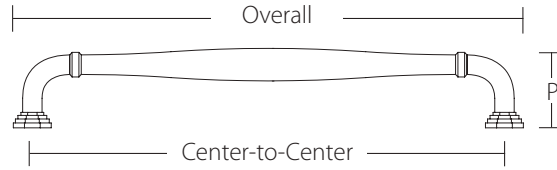

CABINET APPLIANCE PULLS

BLYTHE CABINET APPLIANCE PULL

Optional Mounting	Product Code	C-to-C	Overall	Width	Projection(P)	List Price	Back-to-Back List Price
CS/BTB/GBTB	86910	12"	13"	5/8"	2"	$218	$436
CS/BTB/GBTB	86911	18"	19"	5/8"	2"	$318	$636