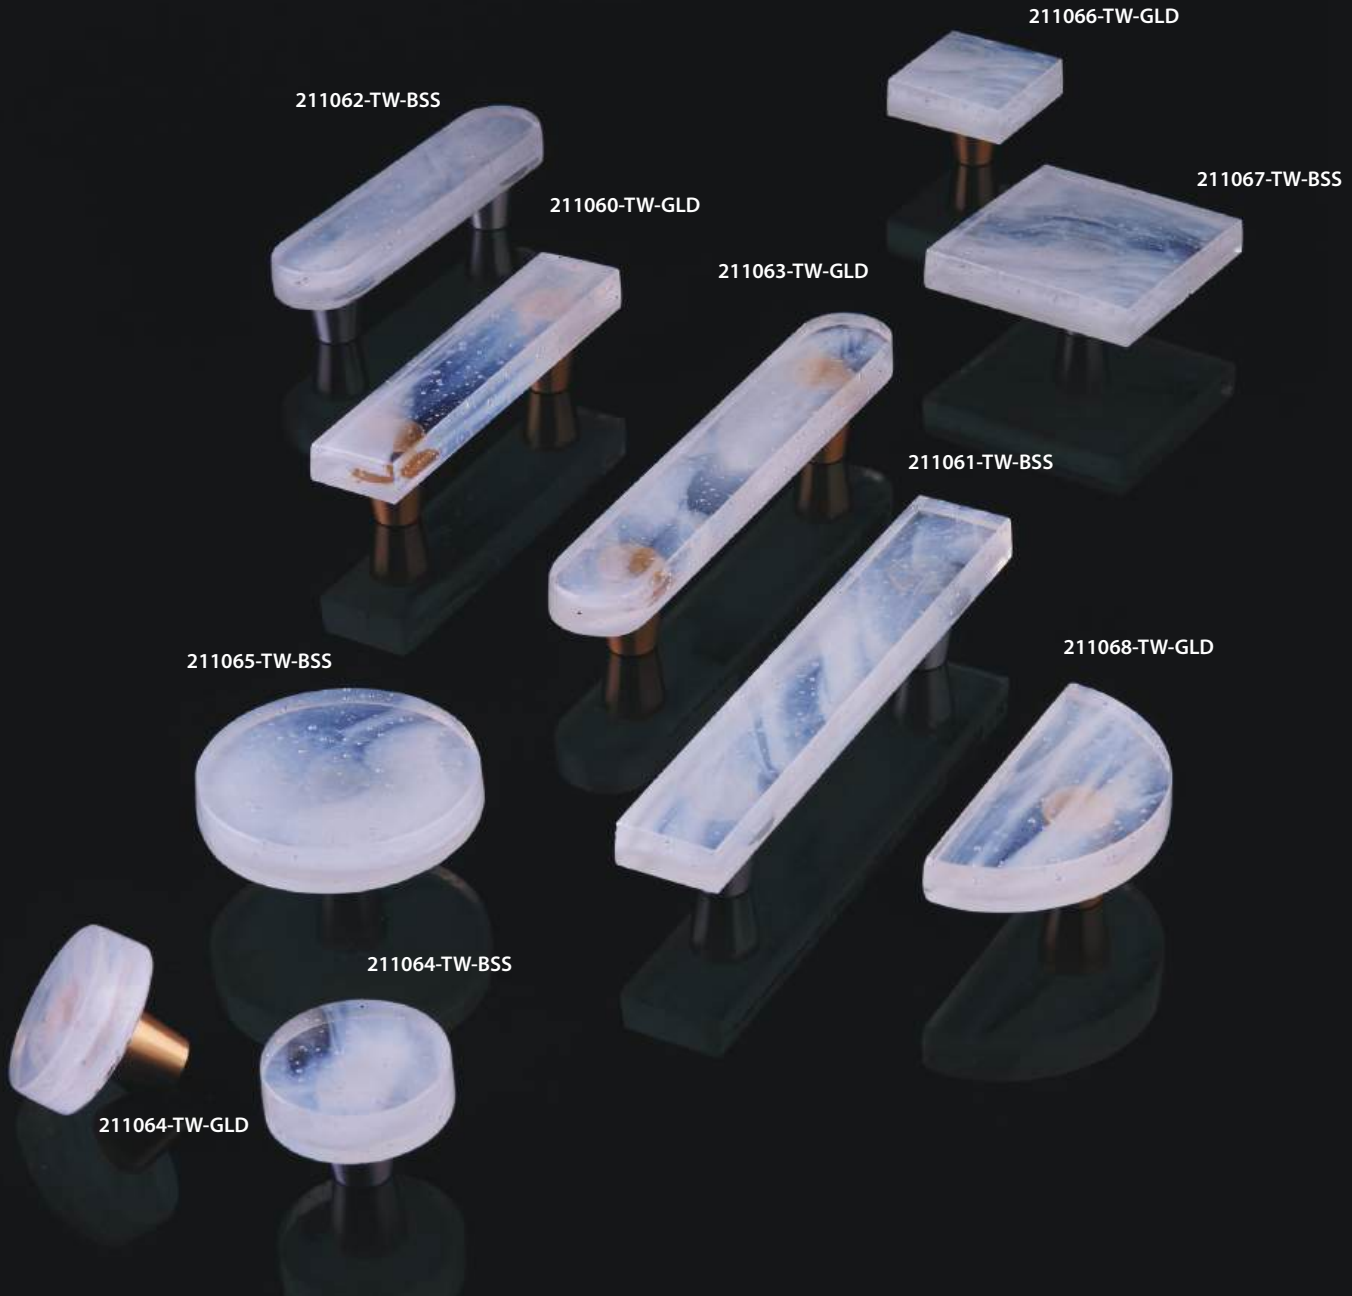

SYMPHONY - FUSED GLASS

PART #	DESCRIPTION	LIST PRICE
211060-TW-BSS	Rectangular Pull 4-1/2" x 1" Overall, 3" cc, Translucent White, Conical Stem, Brushed Stainless Steel	$145
211060-TW-GLD	Rectangular Pull 4-1/2" x 1" Overall, 3" cc, Translucent White, Conical Stem, Gold	$145
211061-TW-BSS	Rectangular Pull 6" x 1" Overall, 4" cc, Translucent White, Conical Stem, Brushed Stainless Steel	$168
211061-TW-GLD	Rectangular Pull 6" x 1" Overall, 4" cc, Translucent White, Conical Stem, Gold	$168
211062-TW-BSS	Oval Pull 4-1/2" x 1" Overall, 3" cc, Translucent White, Conical Stem, Brushed Stainless Steel	$145
211062-TW-GLD	Oval Pull 4-1/2" x 1" Overall, 3" cc, Translucent White, Conical Stem, Gold	$145
211063-TW-BSS	Oval Pull 6" x 1" Overall, 4" cc, Translucent White, Conical Stem, Brushed Stainless Steel	$168
211063-TW-GLD	Oval Pull 6" x 1" Overall, 4" cc, Translucent White, Conical Stem, Gold	$168
211064-TW-BSS	Small Round Knob 1-1/2" Dia, Translucent White, Conical Stem, Brushed Stainless Steel	$100
211064-TW-GLD	Small Round Knob 1-1/2" Dia, Translucent White, Conical Stem, Gold	$100
211065-TW-BSS	Large Round Knob 2-1/2" Dia, Translucent White, Conical Stem, Brushed Stainless Steel	$134
211065-TW-GLD	Large Round Knob 2-1/2" Dia, Translucent White, Conical Stem, Gold	$134
211066-TW-BSS	Small Square Knob 1-1/2" Dia, Translucent White, Conical Stem, Brushed Stainless Steel	$100
211066-TW-GLD	Small Square Knob 1-1/2" Dia, Translucent White, Conical Stem, Gold	$100
211067-TW-BSS	Large Square Knob 2-1/2" Dia, Translucent White, Conical Stem, Brushed Stainless Steel	$134
211067-TW-GLD	Large Square Knob 2-1/2" Dia, Translucent White, Conical Stem, Gold	$134
211068-TW-BSS	Half Moon Knob 3" Dia, Translucent White, Conical Stem, Brushed Stainless Steel	$123
211068-TW-GLD	Half Moon Knob 3" Dia, Translucent White, Conical Stem, Gold	$123