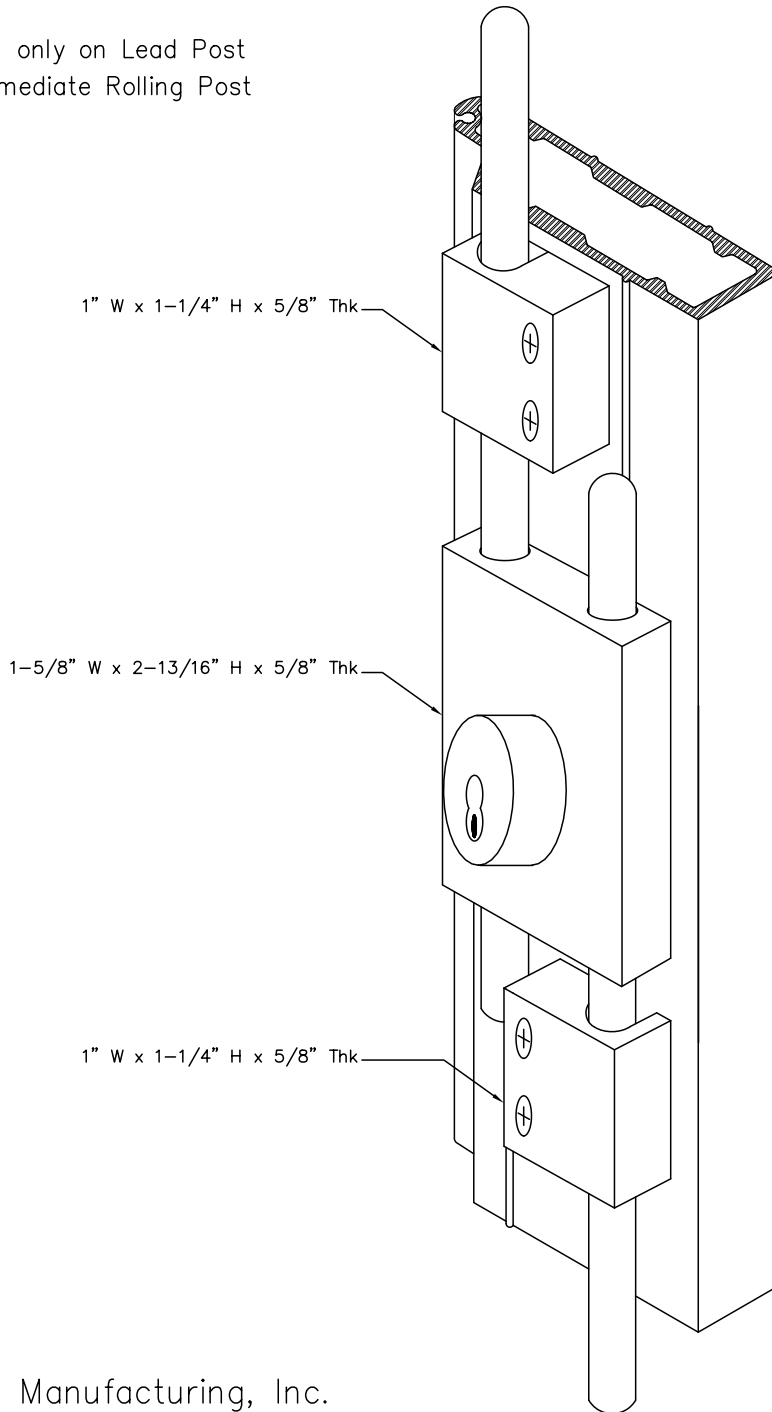

Double Cremone Bolt with Keylock

Mounted only on Lead Post
or Intermediate Rolling Post

Woodfold Manufacturing, Inc.
PO Box 346 Forest Grove OR 97116
<http://www.woodfold.com>

CAD DCBK-240

DOUBLE CREMONE BOLT KEYLOCK – MODEL 240