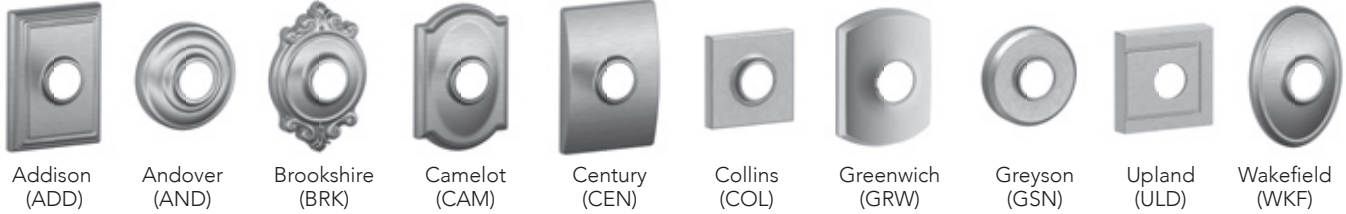

Decorative collection is only available with F Series

Stand out *effortlessly*.

Schlage's Decorative Collections make it easy to match our strength to your style. With more than 1,000 customized design and finish options in all, your decor will be limited by only your imagination.

Pair a knob or lever with our inspired decorative trim options to bring your vision to life.*

* LOCKS SHIP COMPLETE WITH TRIM ATTACHED

Follow these steps for pricing decorative combinations:

1. Locate the price of the standard knob or lever from the Knobs/Levers section.
2. Use the chart below to find the list price adder for the matching Decorative Collection upgrade.
3. Add the prices together for the total cost of the new combinations.

*Decorative trim are staked on the lock chassis for strength and durability and can only be ordered as a complete lock product.

FINISHES AVAILABLE represented with \$\$

Decorative trim finish	605	505	608	609	618	619	620	621	622	625	626	716
Addison (ADD)	\$\$	•	•	\$\$	•	\$\$	\$\$	\$\$	\$\$	\$\$	\$\$	\$\$
Andover (AND)*	\$\$	\$\$	•	\$\$	•	\$\$	\$\$	•	\$\$	\$\$	\$\$	\$\$
Brookshire (BRK)	\$\$	\$\$	•	\$\$	•	\$\$	•	•	\$\$	•	•	\$\$
Camelot (CAM)	\$\$	\$\$	\$\$	\$\$	•	\$\$	\$\$	•	\$\$	\$\$	•	\$\$
Century (CEN)	•	•	•	•	\$\$	\$\$	•	•	\$\$	\$\$	\$\$	\$\$
Collins (COL)	•	•	\$\$	•	•	\$\$	•	•	\$\$	\$\$	•	\$\$
Greenwich (GRW)	•	•	•	•	\$\$	\$\$	•	•	\$\$	\$\$	\$\$	\$\$
Greyson (GSN)*	•	•	•	•	\$\$	\$\$	•	•	\$\$	\$\$	\$\$	\$\$
Upland (ULD)**	•	•	•	•	•	\$\$	•	•	•	•	•	•
Wakefield (WKF)	•	•	•	•	\$\$	\$\$	\$\$	•	\$\$	\$\$	\$\$	\$\$