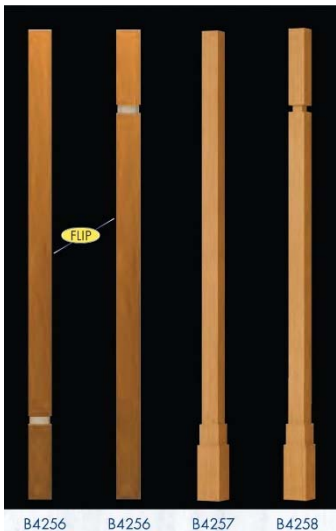

B&B Wood Products, Inc

October 2019 Newsletter

Contemporary Balusters

Our new [StairTrends](#) catalog expanded our contemporary baluster offering. [Click Here](#) to view this in your web browser.

Don't forget that we added White square 1-1/4" and 1-3/4" balusters in 36" & 42"

Masonite 2020 Changes

Effective April 1st, 2020. Masonite Discontinued product designs:

- 2 Panel Arch Smooth
- 4 Panel Square Smooth
- 6 Panel Commercial
- Honey & Amber 6 Panel Prefinished.
- Legacy = Golden Oak & Chesapeake