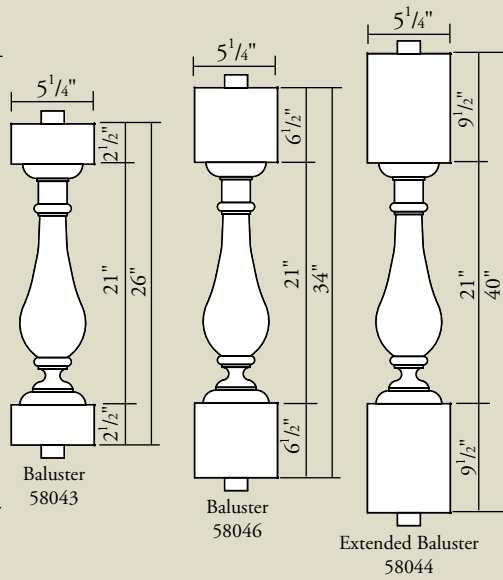

# 7" Balustrade System

## CLEMENT

	7"		
	M	Maximum Spacing	O/C
58041	1-3/8"	1-1/4"	6-1/2"
58042	1-3/8"	1-1/4"	6-1/2"
58045	1-3/8"	1-1/4"	6-1/2"
58043	1-3/8"	1-1/4"	6-1/2"
58044	1-3/8"	1-1/4"	6-1/2"
58046	1-3/8"	1-1/4"	6-1/2"
58091	1-5/16"	1-3/8"	6-5/8"
58092	1-5/16"	1-3/8"	6-5/8"
58093	1-5/16"	1-3/8"	6-5/8"