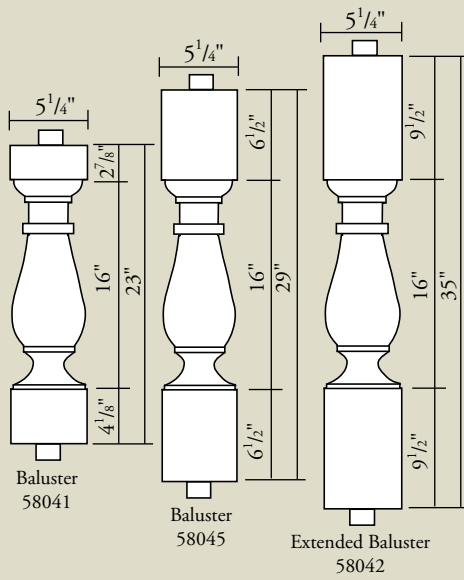

# 7" Balustrade System

## CALVERT

## CLEMENT

	7"		
	M	Maximum Spacing	O/C
58041	1-3/8"	1-1/4"	6-1/2"
58042	1-3/8"	1-1/4"	6-1/2"
58045	1-3/8"	1-1/4"	6-1/2"
58043	1-3/8"	1-1/4"	6-1/2"
58044	1-3/8"	1-1/4"	6-1/2"
58046	1-3/8"	1-1/4"	6-1/2"
58091	1-5/16"	1-3/8"	6-5/8"
58092	1-5/16"	1-3/8"	6-5/8"
58093	1-5/16"	1-3/8"	6-5/8"