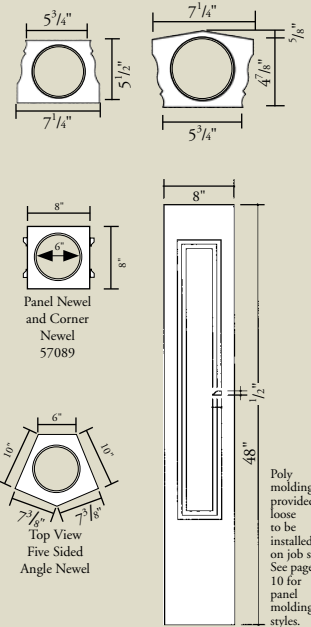

# 7" Balustrade System

## CLEMENT

	7"		
	M	Maximum Spacing	O/C
58041	1-3/8"	1-1/4"	6-1/2"
58042	1-3/8"	1-1/4"	6-1/2"
58045	1-3/8"	1-1/4"	6-1/2"
58043	1-3/8"	1-1/4"	6-1/2"
58044	1-3/8"	1-1/4"	6-1/2"
58046	1-3/8"	1-1/4"	6-1/2"
58091	1-5/16"	1-3/8"	6-5/8"
58092	1-5/16"	1-3/8"	6-5/8"
58093	1-5/16"	1-3/8"	6-5/8"