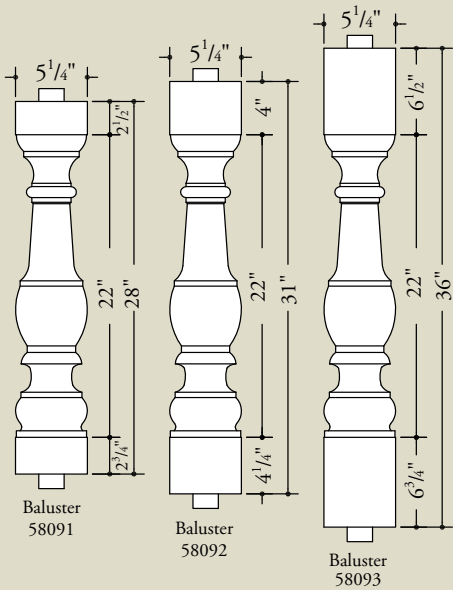

# 7" Balustrade System

## CLEMENT

	7"		
	M	Maximum Spacing	O/C
58041	1-3/8"	1-1/4"	6-1/2"
58042	1-3/8"	1-1/4"	6-1/2"
58045	1-3/8"	1-1/4"	6-1/2"
58043	1-3/8"	1-1/4"	6-1/2"
58044	1-3/8"	1-1/4"	6-1/2"
58046	1-3/8"	1-1/4"	6-1/2"
58091	1-5/16"	1-3/8"	6-5/8"
58092	1-5/16"	1-3/8"	6-5/8"
58093	1-5/16"	1-3/8"	6-5/8"