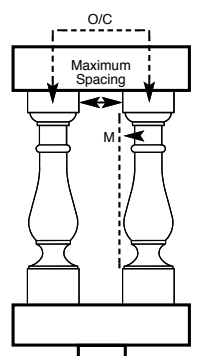

# 7" Balustrade System

## CLEMENT

	7"		
	M	Maximum Spacing	O/C
58041	1-3/8"	1-1/4"	6-1/2"
58042	1-3/8"	1-1/4"	6-1/2"
58045	1-3/8"	1-1/4"	6-1/2"
58043	1-3/8"	1-1/4"	6-1/2"
58044	1-3/8"	1-1/4"	6-1/2"
58046	1-3/8"	1-1/4"	6-1/2"
58091	1-5/16"	1-3/8"	6-5/8"
58092	1-5/16"	1-3/8"	6-5/8"
58093	1-5/16"	1-3/8"	6-5/8"