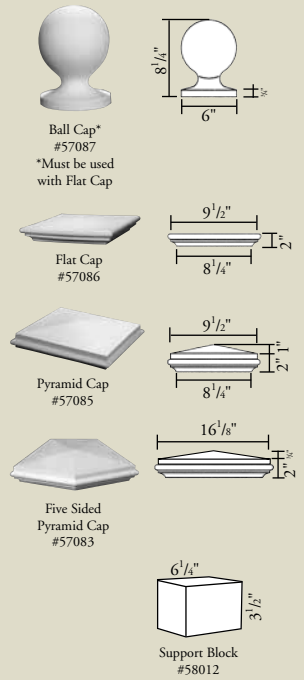

# 7" Balustrade System

## CLEMENT

	7"		
	M	Maximum Spacing	O/C
58041	1-3/8"	1-1/4"	6-1/2"
58042	1-3/8"	1-1/4"	6-1/2"
58045	1-3/8"	1-1/4"	6-1/2"
58043	1-3/8"	1-1/4"	6-1/2"
58044	1-3/8"	1-1/4"	6-1/2"
58046	1-3/8"	1-1/4"	6-1/2"
58091	1-5/16"	1-3/8"	6-5/8"
58092	1-5/16"	1-3/8"	6-5/8"
58093	1-5/16"	1-3/8"	6-5/8"