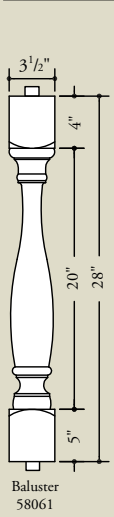

# 6" Balustrade System

## SQUARE

## SHANNON

## SHERWOOD

	6" Maximum Spacing		
	M	O/C	
58031	7/8"	2 1/4"	5 1/4"
58032	7/8"	2 1/4"	5 1/4"
58036	7/8"	2 1/4"	5 1/4"
58033	1"	2"	5 1/2"
58034	1"	2"	5 1/2"
58035	1"	2"	5 1/2"
58037	1"	2"	5 1/2"
58038	1"	2"	5 1/2"
58029	0"	4"	7"
58030	0"	4"	7"
58061	1 1/16"	1 3/4"	5 1/4"
58062	1 1/16"	1 3/4"	5 1/4"
58063	1 1/16"	1 3/4"	5 1/4"