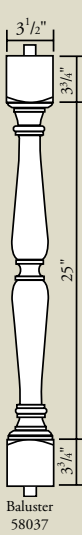

# 6" Balustrade System

## SQUARE

## SHANNON

## SHERWOOD

	6" Maximum Spacing		
	M	O/C	
58031	7/8"	2 1/4"	5 1/4"
58032	7/8"	2 1/4"	5 1/4"
58036	7/8"	2 1/4"	5 1/4"
58033	1"	2"	5 1/2"
58034	1"	2"	5 1/2"
58035	1"	2"	5 1/2"
58037	1"	2"	5 1/2"
58038	1"	2"	5 1/2"
58029	0"	4"	7"
58030	0"	4"	7"
58061	1 1/16"	1 3/4"	5 1/4"
58062	1 1/16"	1 3/4"	5 1/4"
58063	1 1/16"	1 3/4"	5 1/4"