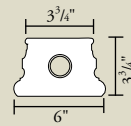

## SQUARE

## SHERWOOD

	6" Maximum Spacing		
	M	O/C	
58031	7/8"	2 1/4"	5 1/4"
58032	7/8"	2 1/4"	5 1/4"
58036	7/8"	2 1/4"	5 1/4"
58033	1"	2"	5 1/2"
58034	1"	2"	5 1/2"
58035	1"	2"	5 1/2"
58037	1"	2"	5 1/2"
58038	1"	2"	5 1/2"
58029	0"	4"	7"
58030	0"	4"	7"
58061	1 1/16"	1 3/4"	5 1/4"
58062	1 1/16"	1 3/4"	5 1/4"
58063	1 1/16"	1 3/4"	5 1/4"