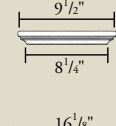

## SQUARE

## SHERWOOD

	6" Maximum Spacing		
	M	O/C	
58031	7/8"	2 1/4"	5 1/4"
58032	7/8"	2 1/4"	5 1/4"
58036	7/8"	2 1/4"	5 1/4"
58033	1"	2"	5 1/2"
58034	1"	2"	5 1/2"
58035	1"	2"	5 1/2"
58037	1"	2"	5 1/2"
58038	1"	2"	5 1/2"
58029	0"	4"	7"
58030	0"	4"	7"
58061	1 1/16"	1 3/4"	5 1/4"
58062	1 1/16"	1 3/4"	5 1/4"
58063	1 1/16"	1 3/4"	5 1/4"