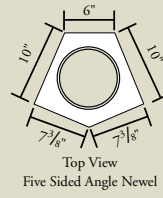

## SQUARE

## SHERWOOD

	6" Maximum Spacing		
	M	O/C	
58031	7/8"	2 1/4"	5 1/4"
58032	7/8"	2 1/4"	5 1/4"
58036	7/8"	2 1/4"	5 1/4"
58033	1"	2"	5 1/2"
58034	1"	2"	5 1/2"
58035	1"	2"	5 1/2"
58037	1"	2"	5 1/2"
58038	1"	2"	5 1/2"
58029	0"	4"	7"
58030	0"	4"	7"
58061	1 1/16"	1 3/4"	5 1/4"
58062	1 1/16"	1 3/4"	5 1/4"
58063	1 1/16"	1 3/4"	5 1/4"