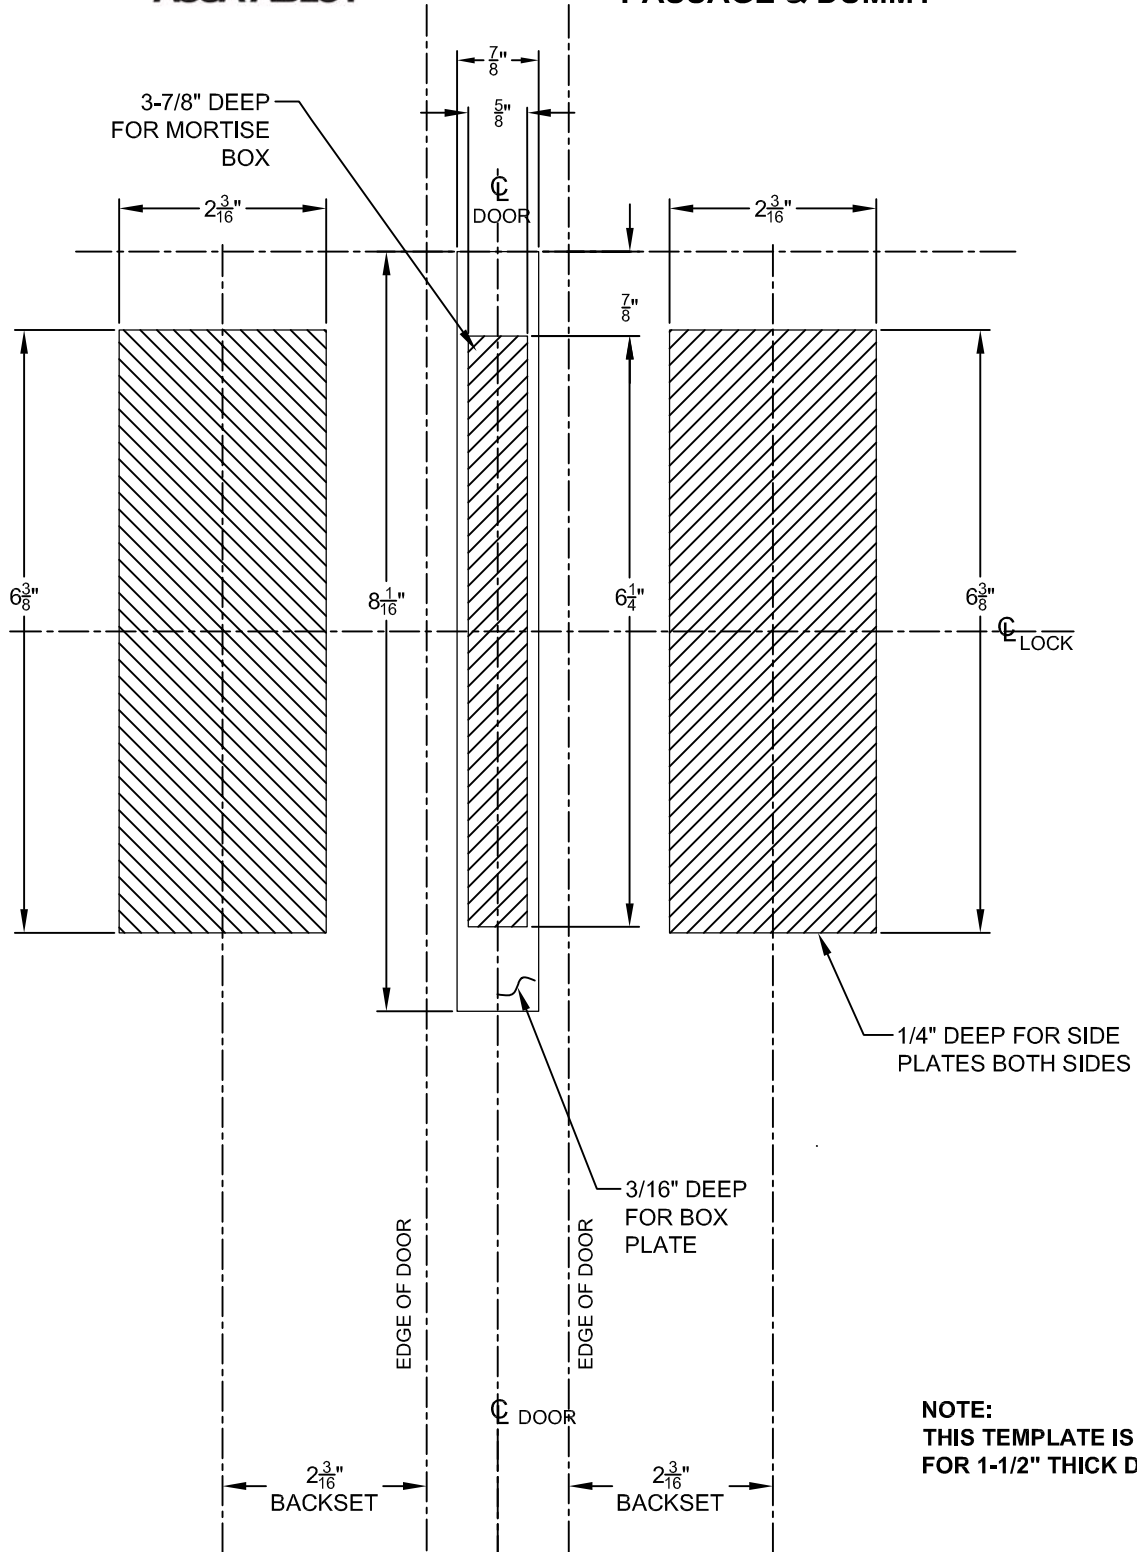

EMTEK

ASSA ABLOY

**POCKET DOOR MORTISE
HOLE PREPARATION
PASSAGE & DUMMY**

NOTE:
THIS TEMPLATE IS DESIGNED
FOR 1-1/2" THICK DOOR.

* NOTE: 8-1/2" X 11" COPY OF THIS
TEMPLATE NOT TO SCALE.