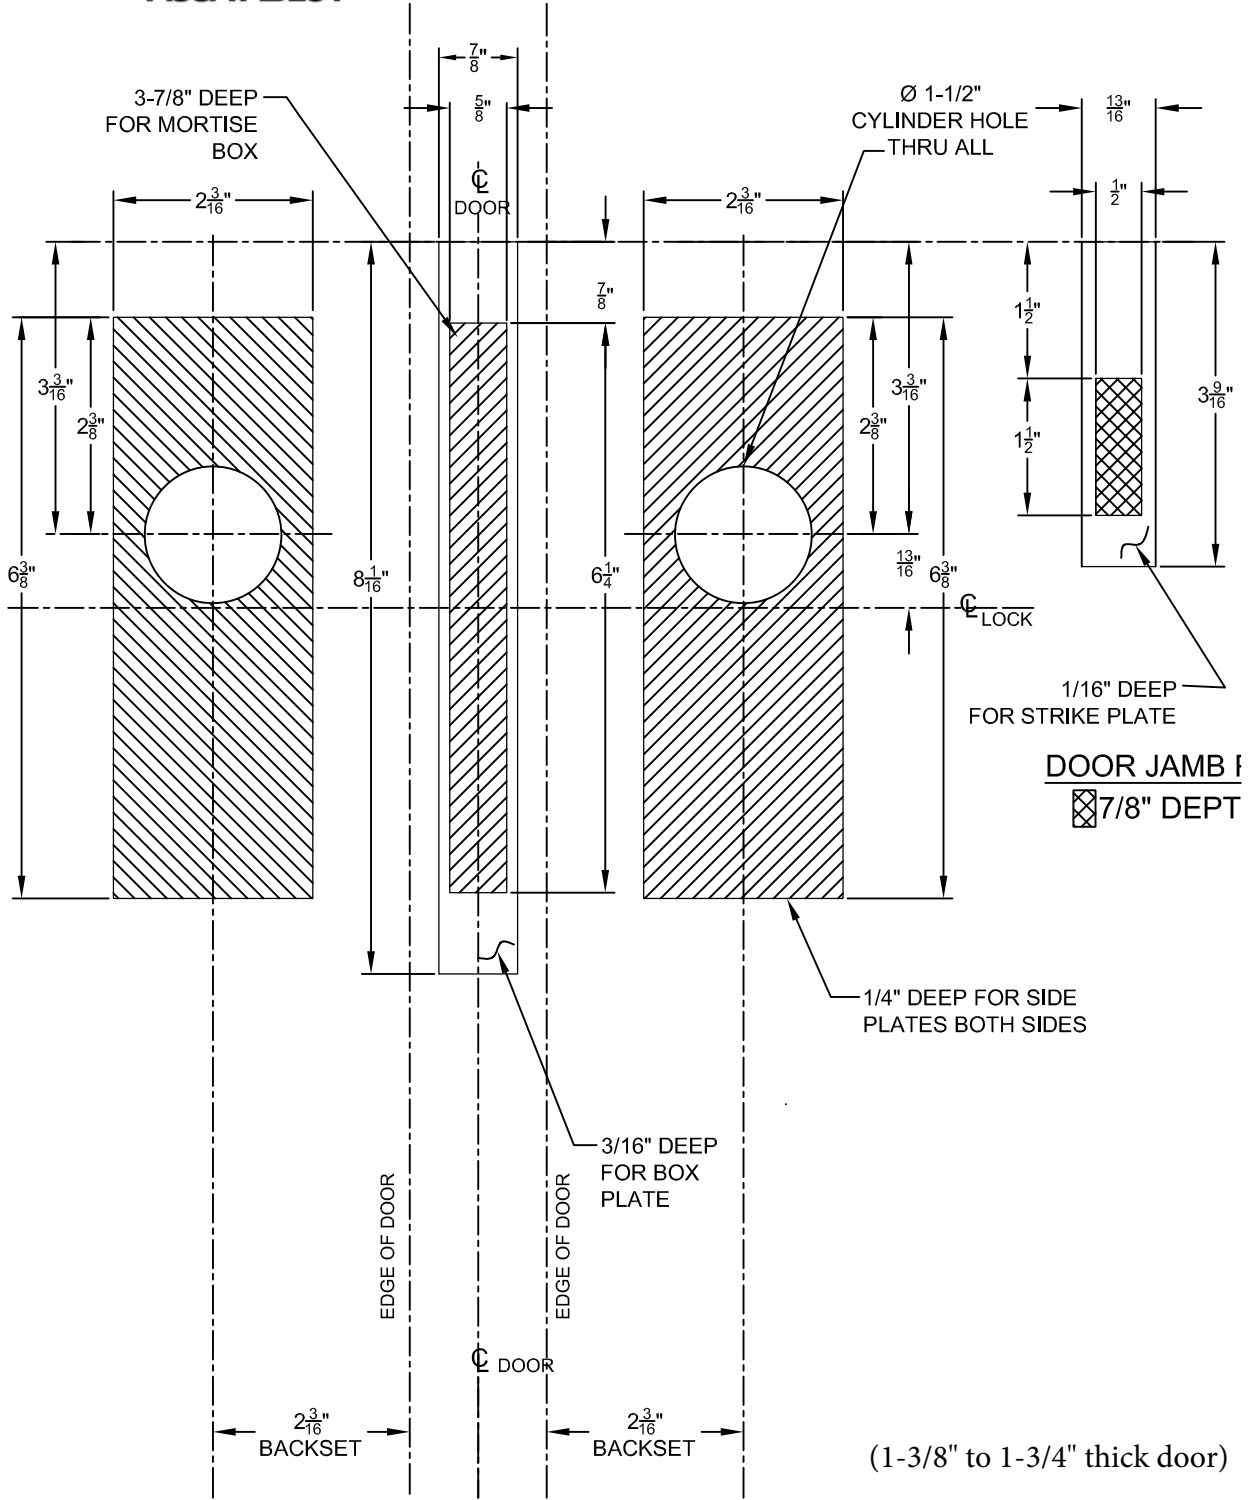

**POCKET DOOR MORTISE
HOLE PREPARATION**

(1-3/8" to 1-3/4" thick door)

* NOTE: 8-1/2" X 11" COPY OF THIS
TEMPLATE NOT TO SCALE.