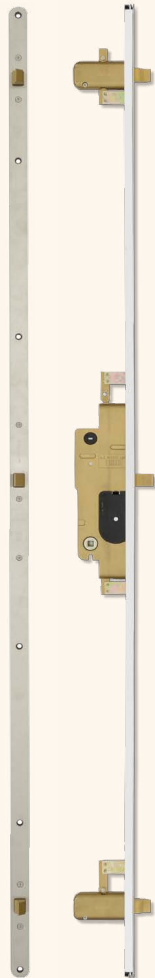

CHOOSE YOUR LOCK

With multiple options to choose from, there is a Trilennium® Multi-Point Lock to fit every entry system need.

TRILENNIUM® 3000

Multi-point security for standard door panels (Single and French active panels).