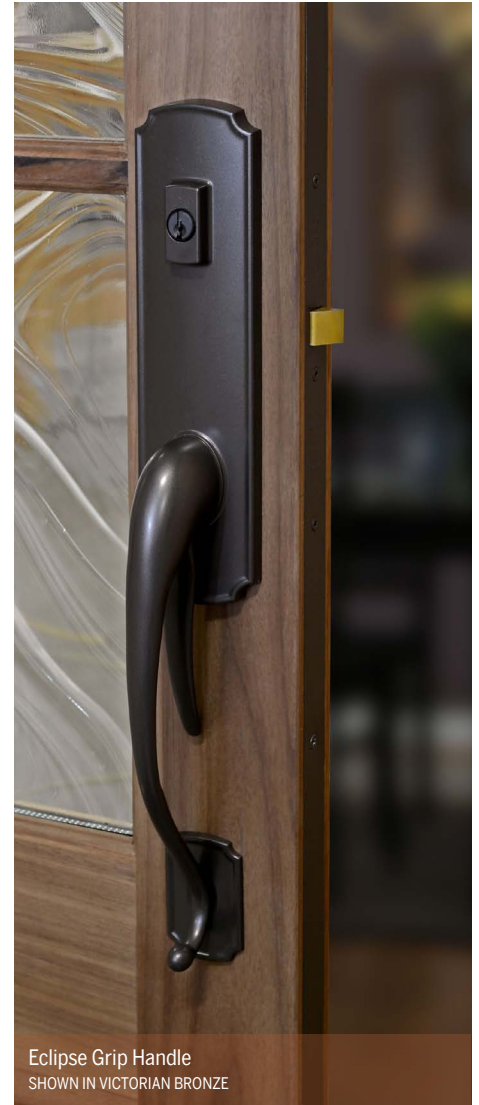

W&F Hardware™ is available in entry, inactive and dummy functions.

Eclipse Grip Handle  
SHOWN IN VICTORIAN BRONZE

Available in:

Victorian Bronze\* Satin Nickel\* Bright Brass Black