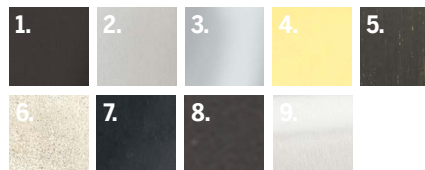

Finish Availability

MODERN	1, 2, 3, 4, 7
STAINLESS	9
ARCHED	5, 6, 8
RECTANGULAR	5, 6, 8
TUSCANY	5, 8

* For use on single door application only.

NOTE: EMTEK has a 3-5 week lead time. All sales are final.