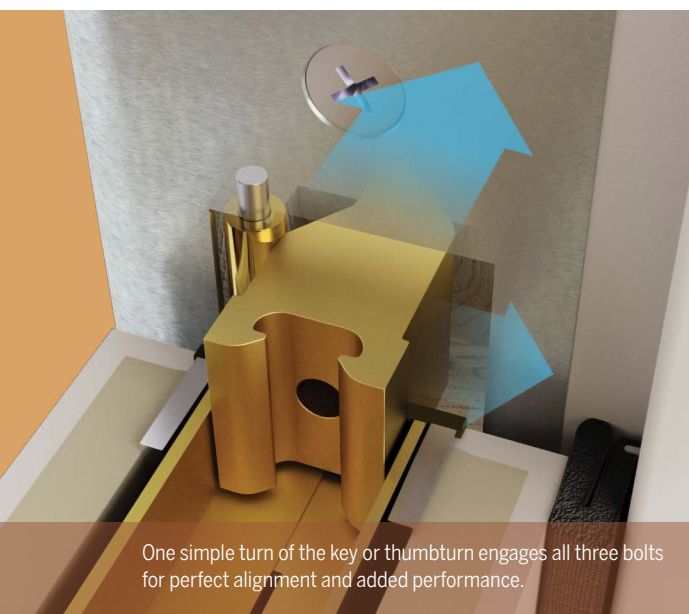

When activated, each Trilennium® bolt becomes a true deadbolt that cannot be compromised.

One simple turn of the key or thumbturn engages all three bolts for perfect alignment and added performance.