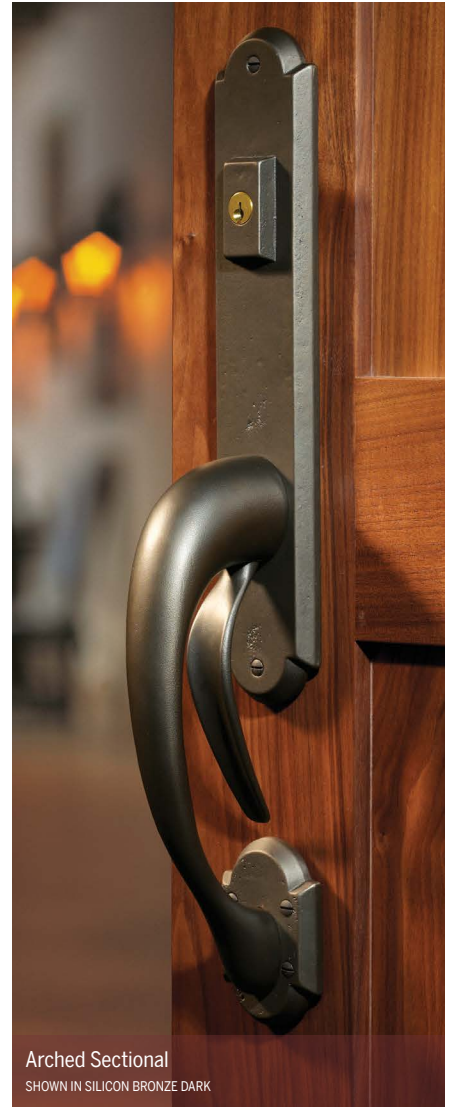

# 3

LEVEL THREE  
Rocky Mountain  
Hardware®

Eclipse Grip Handle  
SHOWN IN VICTORIAN BRONZE

Rectangular Entry Set  
SHOWN IN MEDIUM BRONZE

Arched Sectional  
SHOWN IN SILICON BRONZE DARK

Protect your home while reflecting your unique style with Trilennium's extensive portfolio of beautifully-designed hardware options. Choose your level, choose your style, choose your finish. The choice is yours!