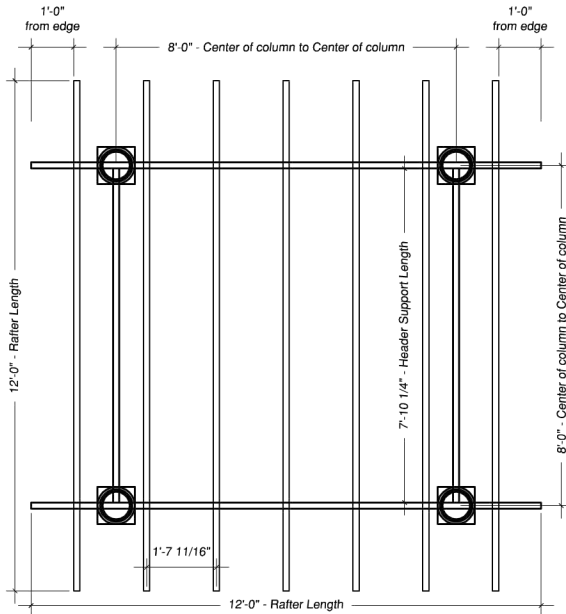

Stock Number:	920001	Pergola Size:	12'-0"	12'-0"	Aluminum Angles:	28
Column Material:	Fiberglass	Columns:	4	8"x8'-0"	Rafter Screws:	56
	DuraLite	Cap/Base Set:	4	Tuscan	Purlin w/ Decorative	10
Pergola Material:	Fiberglass	Steel Threaded Rod:	4		Ends:	
Notes: Screws for rafter and purlin installation are stainless steel. All installation hardware inside the columns is galvanized steel.		Aluminum Anchor Plates:	4		Purlin Size:	2"x2"x12'-0"
		Column Hardware Sets:	4		Purlin Screws:	70
		Rafter/Header Support	Spartan		Header Support:	2"x8"x7'-10 1/4"
		Tail Style:			Header Support Qty:	2
		Rafter Size:	2"x8"x12'-0"		Rafter Support Size:	2"x8"x12'-0"
		Rafter Qty:	7		Rafter Support Qty:	2

Rafters & Rafter Supports

Rafters & Purlins

12'-0"x12'-0" Standard Pergola