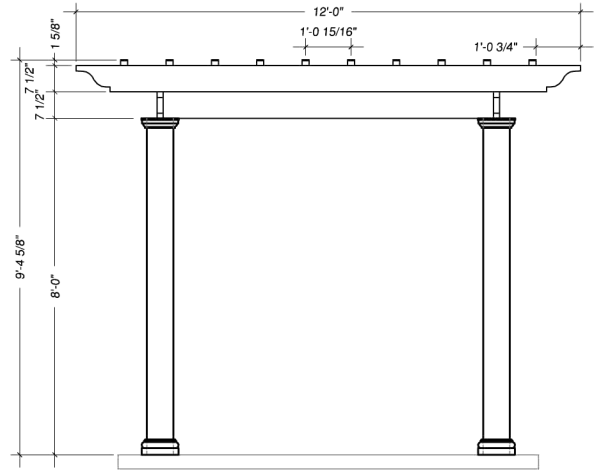

Stock Number:	920001	Pergola Size:	12'-0"	12'-0"	Aluminum Angles:	28
Column Material:	Fiberglass	Columns:	4	8"x8'-0"	Rafter Screws:	56
	DuraLite	Cap/Base Set:	4	Tuscan	Purlin w/ Decorative	10
Pergola Material:	Fiberglass	Steel Threaded Rod:	4		Ends:	
Notes: Screws for rafter and purlin installation are stainless steel. All installation hardware inside the columns is galvanized steel.		Aluminum Anchor Plates:	4		Purlin Size:	2"x2"x12'-0"
		Column Hardware Sets:	4		Purlin Screws:	70
		Rafter/Header Support	Spartan		Header Support:	2"x8"x7'-10 1/4"
		Tail Style:			Header Support Qty:	2
		Rafter Size:	2"x8"x12'-0"		Rafter Support Size:	2"x8"x12'-0"
		Rafter Qty:	7		Rafter Support Qty:	2

Rafters & Rafter Supports

Rafters & Purlins

12'-0"x12'-0" Standard Pergola