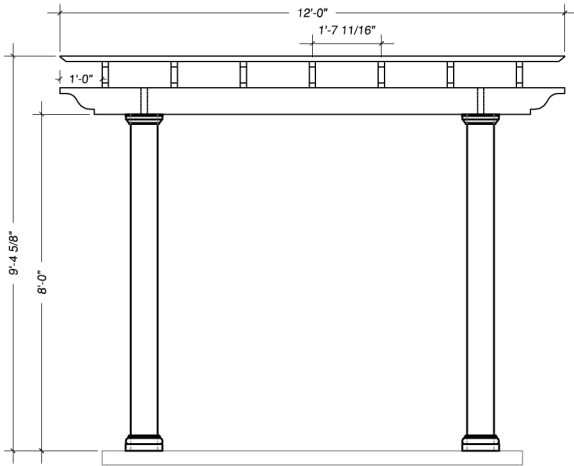

Stock Number:	920001	Pergola Size:	12'-0"	12'-0"	Aluminum Angles:	28
Column Material:	Fiberglass	Columns:	4	8"x8'-0"	Rafter Screws:	56
	DuraLite	Cap/Base Set:	4	Tuscan	Purlin w/ Decorative	10
Pergola Material:	Fiberglass	Steel Threaded Rod:	4		Ends:	
Notes: Screws for rafter and purlin installation are stainless steel. All installation hardware inside the columns is galvanized steel.		Aluminum Anchor Plates:	4		Purlin Size:	2"x2"x12'-0"
		Column Hardware Sets:	4		Purlin Screws:	70
		Rafter/Header Support	Spartan		Header Support:	2"x8"x7'-10 1/4"
		Tail Style:			Header Support Qty:	2
		Rafter Size:	2"x8"x12'-0"		Rafter Support Size:	2"x8"x12'-0"
		Rafter Qty:	7		Rafter Support Qty:	2

Rafters & Rafter Supports

Rafters & Purlins

12'-0"x12'-0" Standard Pergola