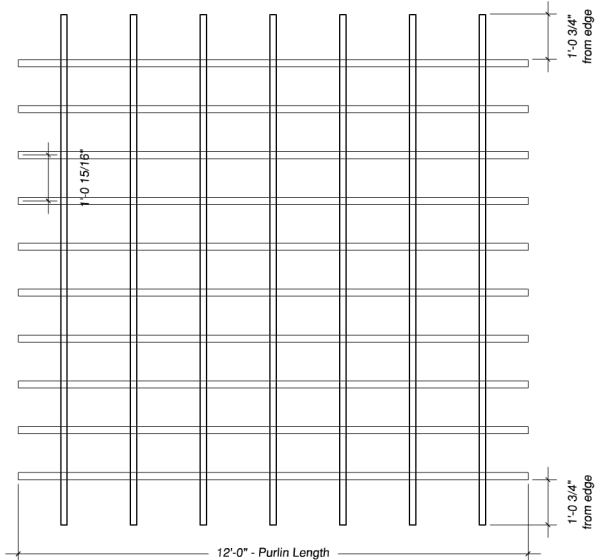

Stock Number:	920001	Pergola Size:	12'-0"	12'-0"	Aluminum Angles:	28
Column Material:	Fiberglass	Columns:	4	8"x8'-0"	Rafter Screws:	56
	DuraLite	Cap/Base Set:	4	Tuscan	Purlin w/ Decorative	10
Pergola Material:	Fiberglass	Steel Threaded Rod:	4		Ends:	
Notes: Screws for rafter and purlin installation are stainless steel. All installation hardware inside the columns is galvanized steel.		Aluminum Anchor Plates:	4		Purlin Size:	2"x2"x12'-0"
		Column Hardware Sets:	4		Purlin Screws:	70
		Rafter/Header Support	Spartan		Header Support:	2"x8"x7'-10 1/4"
		Tail Style:			Header Support Qty:	2
		Rafter Size:	2"x8"x12'-0"		Rafter Support Size:	2"x8"x12'-0"
		Rafter Qty:	7		Rafter Support Qty:	2

Rafters & Rafter Supports

Rafters & Purlins

12'-0"x12'-0" Standard Pergola